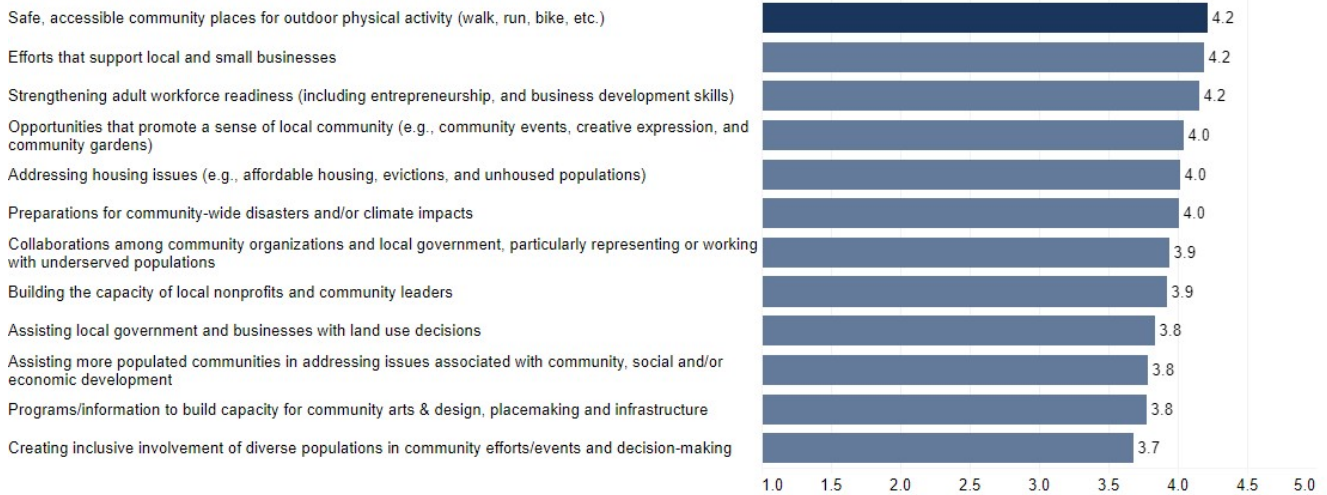

2023 Extension Community Assessment

Wayne County Results Summary

This handout provides summary data from the Cooperative Extension Community Needs Assessment conducted in fall 2023 for Wayne County. The interactive data dashboard at <https://extension.ca.uky.edu> provides additional details, including demographic information about the 427 respondents from Wayne County. The site also includes links to secondary data that correlate with the needs and issues included in the assessment.

Top 15 Issues in Wayne County

Agriculture and Natural Resources Needs

Community and Economic Development Needs

Youth Development Needs

Individual and Family Development Needs