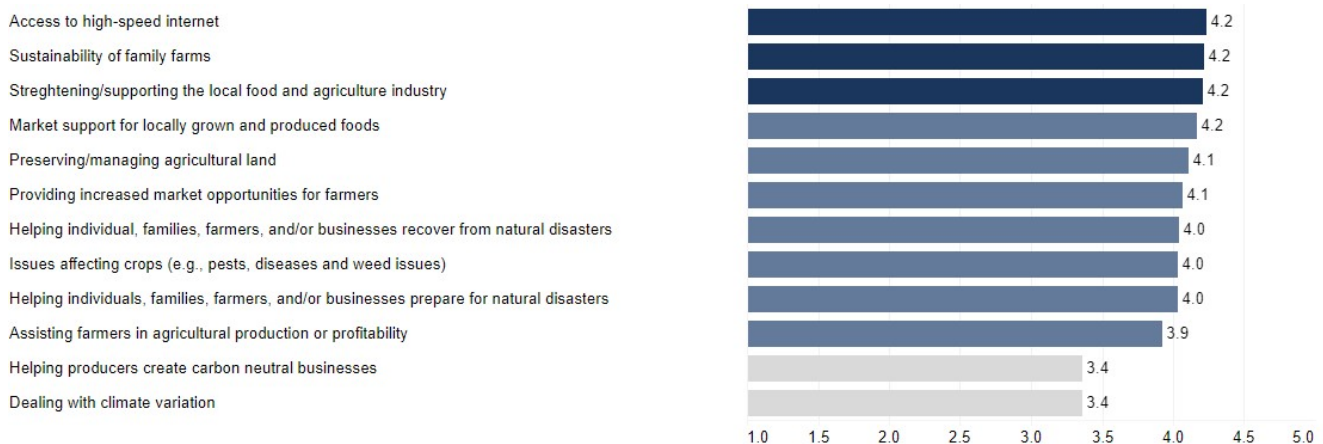

2023 Extension Community Assessment

Wayne County Results Summary

This handout provides summary data from the Cooperative Extension Community Needs Assessment conducted in fall 2023 for Wayne County. The interactive data dashboard at <https://extension.ca.uky.edu> provides additional details, including demographic information about the 427 respondents from Wayne County. The site also includes links to secondary data that correlate with the needs and issues included in the assessment.

Top 15 Issues in Wayne County

Agriculture and Natural Resources Needs

Community and Economic Development Needs

Youth Development Needs

Individual and Family Development Needs