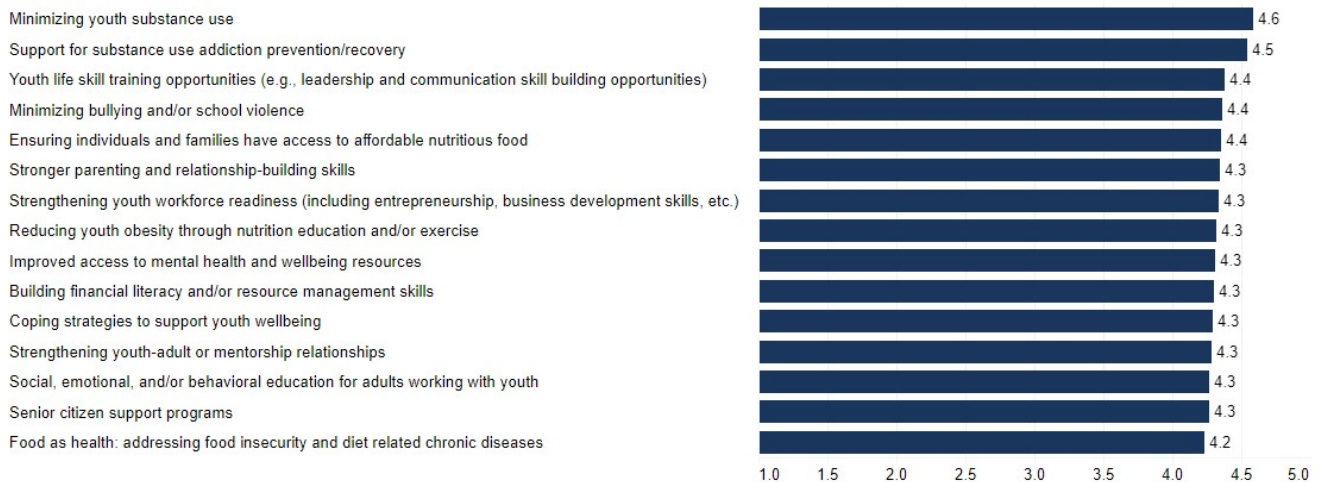

2023 Extension Community Assessment

Wayne County Results Summary

This handout provides summary data from the Cooperative Extension Community Needs Assessment conducted in fall 2023 for Wayne County. The interactive data dashboard at <https://extension.ca.uky.edu> provides additional details, including demographic information about the 427 respondents from Wayne County. The site also includes links to secondary data that correlate with the needs and issues included in the assessment.

Top 15 Issues in Wayne County

Agriculture and Natural Resources Needs

Community and Economic Development Needs

Youth Development Needs

Individual and Family Development Needs