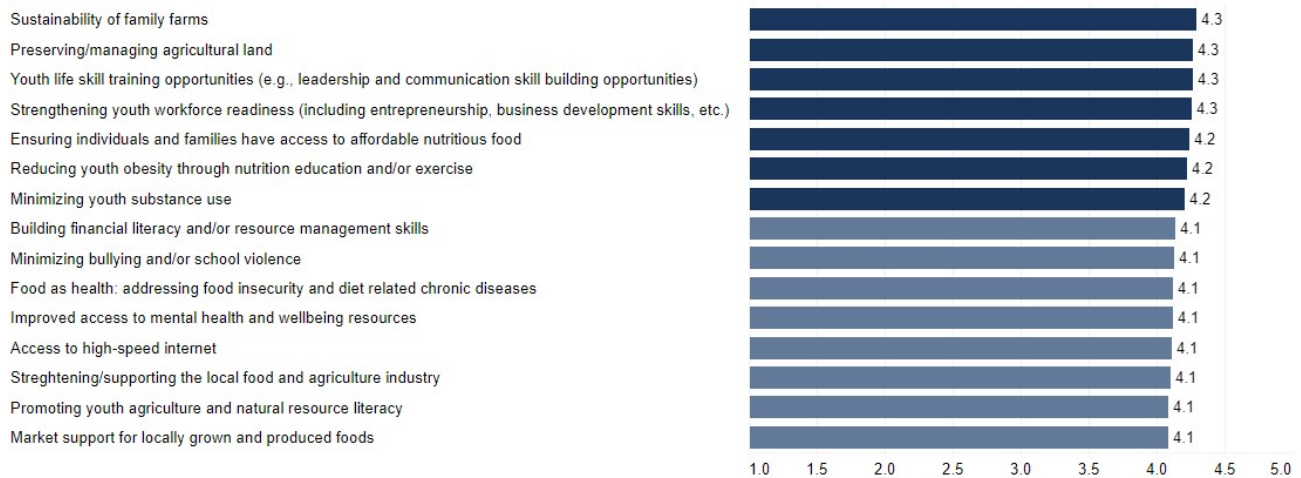

2023 Extension Community Assessment

Scott County Results Summary

This handout provides summary data from the Cooperative Extension Community Needs Assessment conducted in fall 2023 for Scott County. The interactive data dashboard at <https://extension.ca.uky.edu> provides additional details, including demographic information about the 415 respondents from Scott County. The site also includes links to secondary data that correlate with the needs and issues included in the assessment.

Top 15 Issues in Scott County

Agriculture and Natural Resources Needs

Community and Economic Development Needs

Youth Development Needs

Individual and Family Development Needs