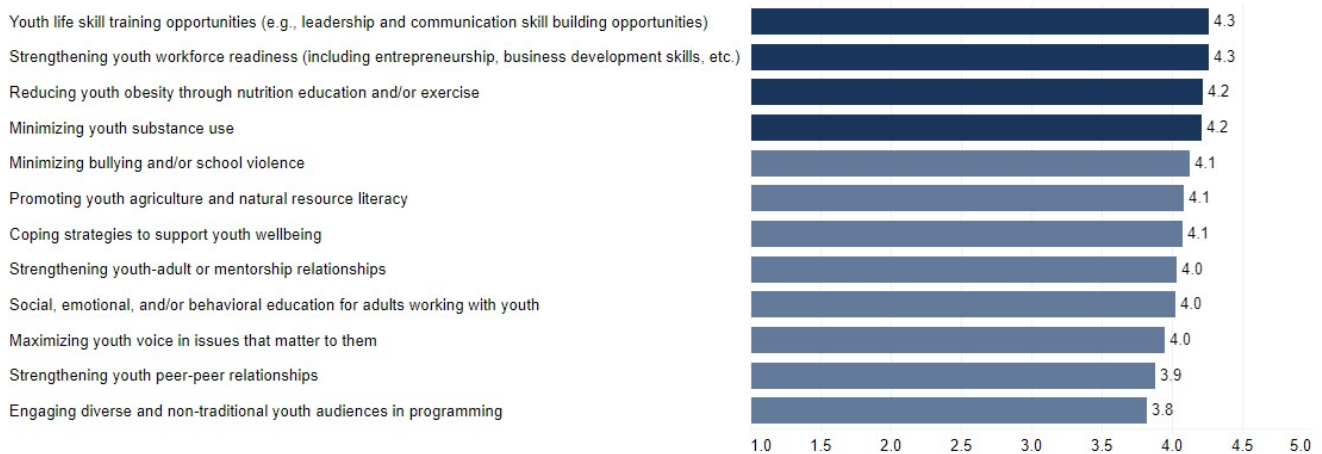

2023 Extension Community Assessment

Scott County Results Summary

This handout provides summary data from the Cooperative Extension Community Needs Assessment conducted in fall 2023 for Scott County. The interactive data dashboard at <https://extension.ca.uky.edu> provides additional details, including demographic information about the 415 respondents from Scott County. The site also includes links to secondary data that correlate with the needs and issues included in the assessment.

Top 15 Issues in Scott County

Agriculture and Natural Resources Needs

Community and Economic Development Needs

Youth Development Needs

Individual and Family Development Needs