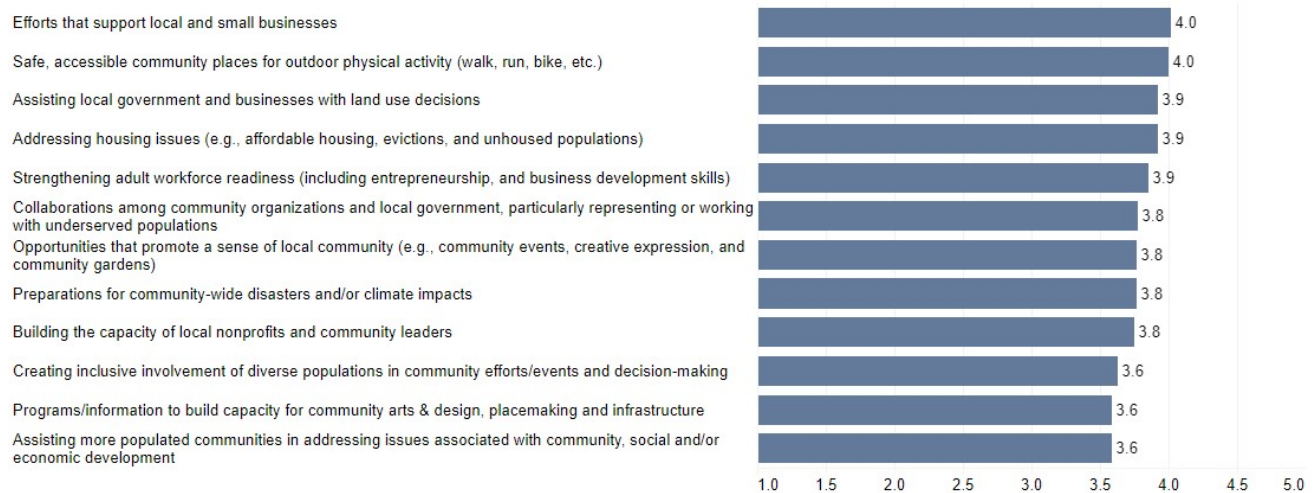

2023 Extension Community Assessment

Scott County Results Summary

This handout provides summary data from the Cooperative Extension Community Needs Assessment conducted in fall 2023 for Scott County. The interactive data dashboard at <https://extension.ca.uky.edu> provides additional details, including demographic information about the 415 respondents from Scott County. The site also includes links to secondary data that correlate with the needs and issues included in the assessment.

Top 15 Issues in Scott County

Agriculture and Natural Resources Needs

Community and Economic Development Needs

Youth Development Needs

Individual and Family Development Needs