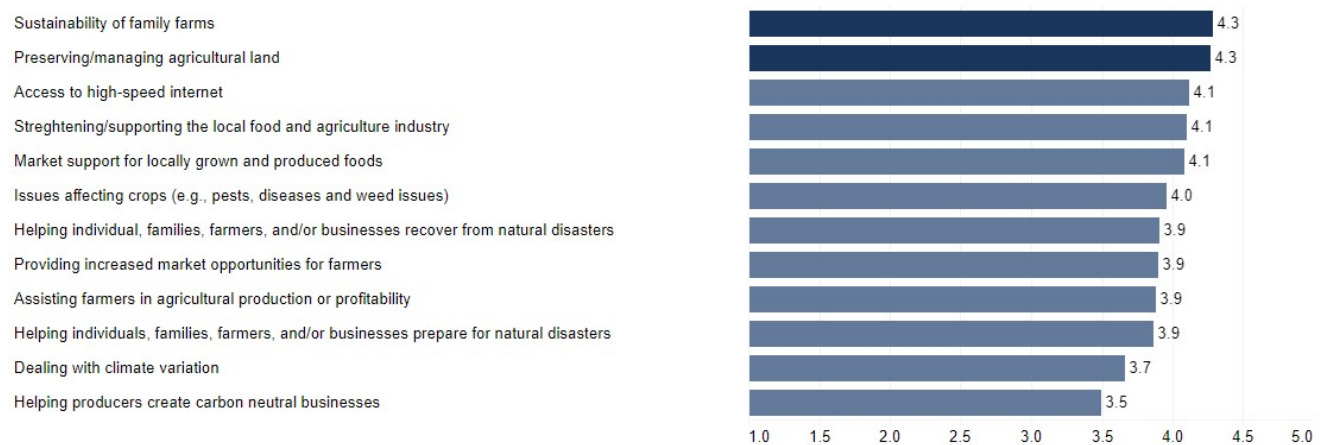

2023 Extension Community Assessment

Scott County Results Summary

This handout provides summary data from the Cooperative Extension Community Needs Assessment conducted in fall 2023 for Scott County. The interactive data dashboard at <https://extension.ca.uky.edu> provides additional details, including demographic information about the 415 respondents from Scott County. The site also includes links to secondary data that correlate with the needs and issues included in the assessment.

Top 15 Issues in Scott County

Agriculture and Natural Resources Needs

Community and Economic Development Needs

Youth Development Needs

Individual and Family Development Needs