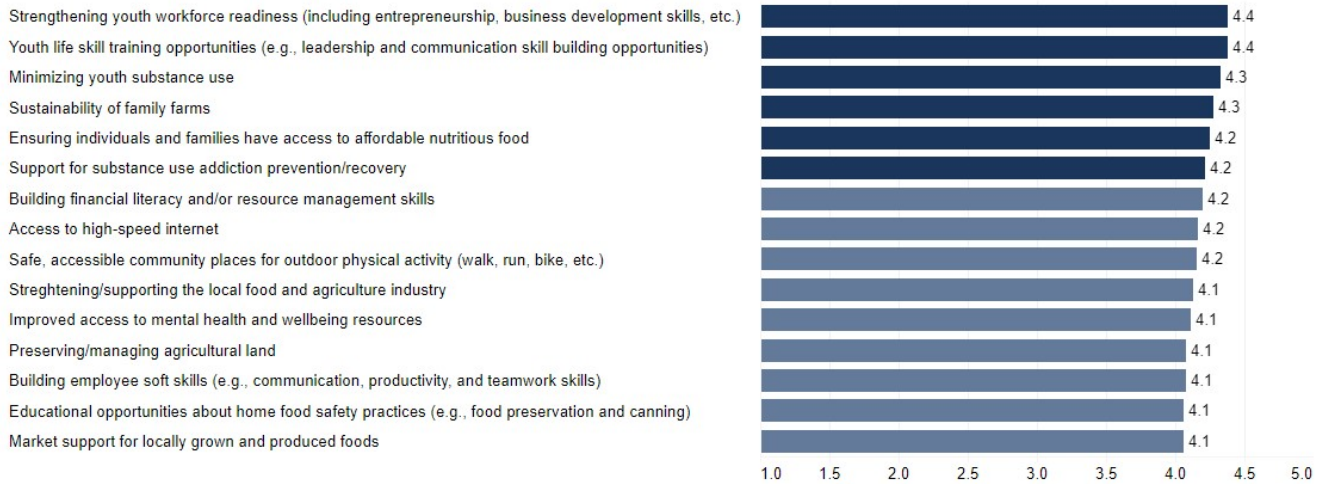

2023 Extension Community Assessment

Rockcastle County Results Summary

This handout provides summary data from the Cooperative Extension Community Needs Assessment conducted in fall 2023 for Rockcastle County. The interactive data dashboard at <https://extension.ca.uky.edu> provides additional details, including demographic information about the 268 respondents from Rockcastle County. The site also includes links to secondary data that correlate with the needs and issues included in the assessment.

Top 15 Issues in Rockcastle County

Agriculture and Natural Resources Needs

Community and Economic Development Needs

Youth Development Needs

Individual and Family Development Needs