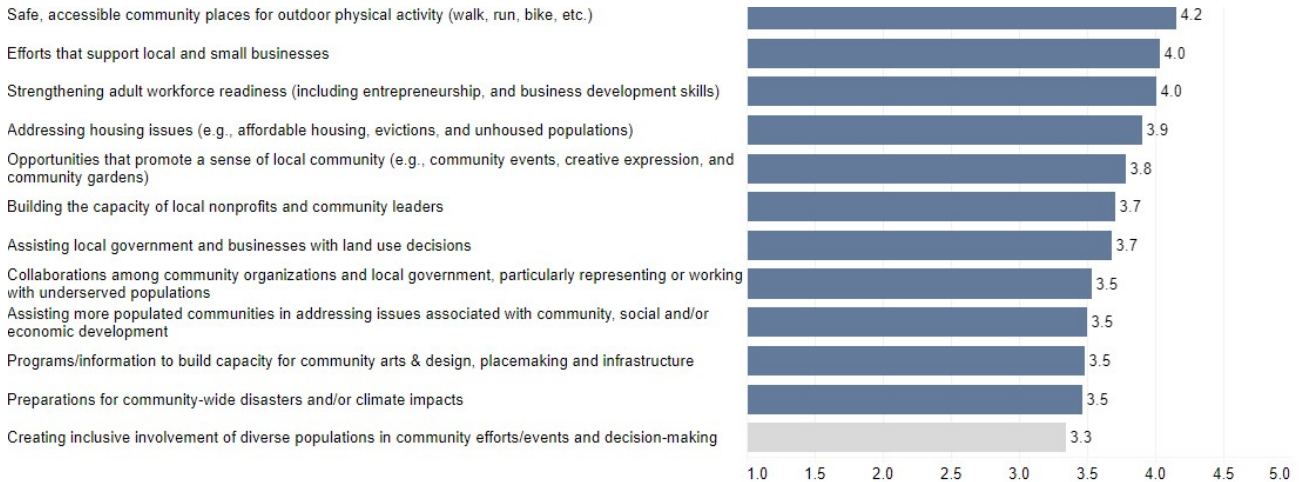

2023 Extension Community Assessment

Rockcastle County Results Summary

This handout provides summary data from the Cooperative Extension Community Needs Assessment conducted in fall 2023 for Rockcastle County. The interactive data dashboard at <https://extension.ca.uky.edu> provides additional details, including demographic information about the 268 respondents from Rockcastle County. The site also includes links to secondary data that correlate with the needs and issues included in the assessment.

Top 15 Issues in Rockcastle County

Agriculture and Natural Resources Needs

Community and Economic Development Needs

Youth Development Needs

Individual and Family Development Needs