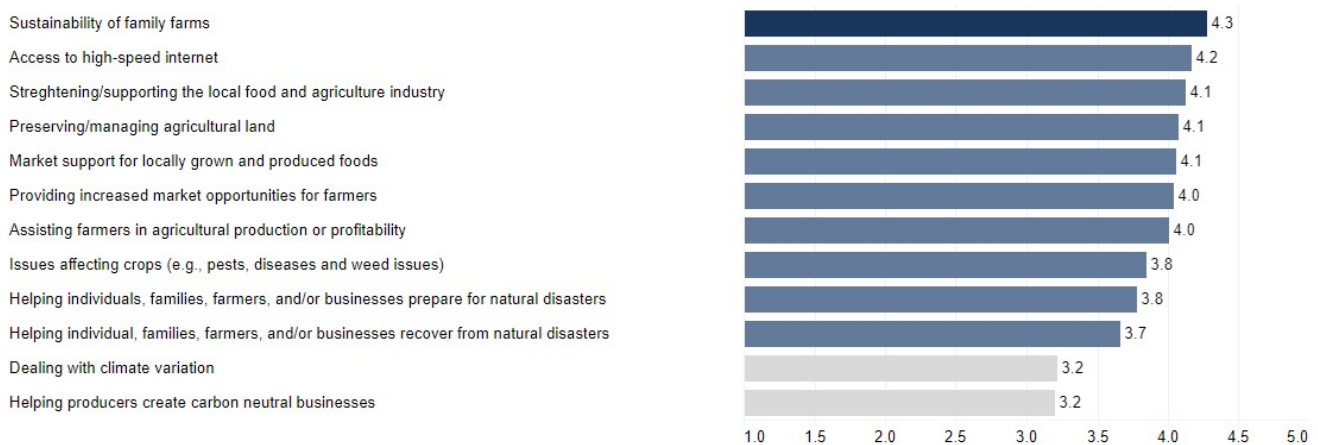

2023 Extension Community Assessment

Rockcastle County Results Summary

This handout provides summary data from the Cooperative Extension Community Needs Assessment conducted in fall 2023 for Rockcastle County. The interactive data dashboard at <https://extension.ca.uky.edu> provides additional details, including demographic information about the 268 respondents from Rockcastle County. The site also includes links to secondary data that correlate with the needs and issues included in the assessment.

Top 15 Issues in Rockcastle County

Agriculture and Natural Resources Needs

Community and Economic Development Needs

Youth Development Needs

Individual and Family Development Needs