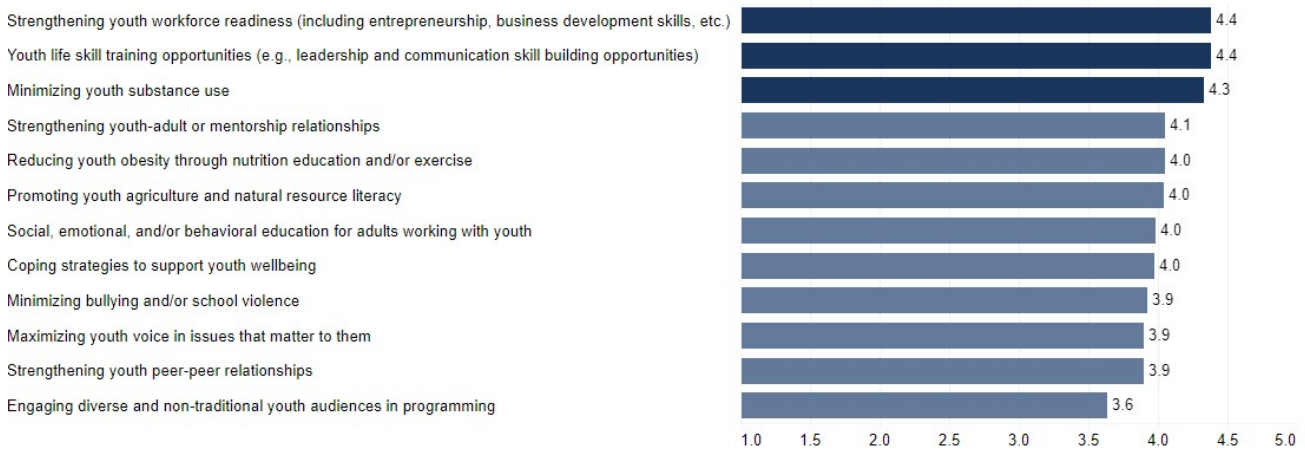

Top 15 Issues in Rockcastle County

Agriculture and Natural Resources Needs

Community and Economic Development Needs

Youth Development Needs

Individual and Family Development Needs