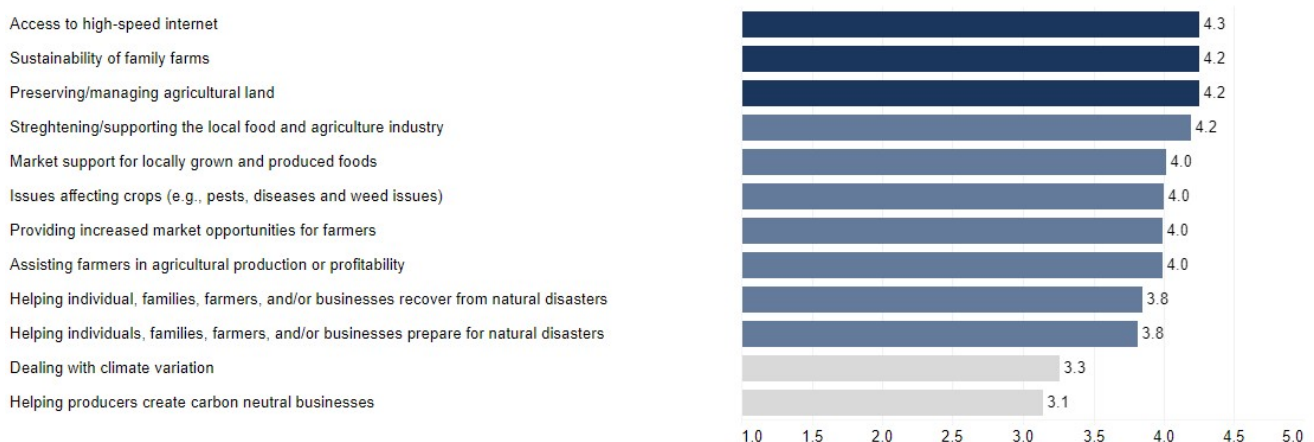

2023 Extension Community Assessment

Pendleton County Results Summary

This handout provides summary data from the Cooperative Extension Community Needs Assessment conducted in fall 2023 for Pendleton County. The interactive data dashboard at <https://extension.ca.uky.edu> provides additional details, including demographic information about the 344 respondents from Pendleton County. The site also includes links to secondary data that correlate with the needs and issues included in the assessment.

Top 15 Issues in Pendleton County

Agriculture and Natural Resources Needs

Community and Economic Development Needs

Youth Development Needs

Individual and Family Development Needs