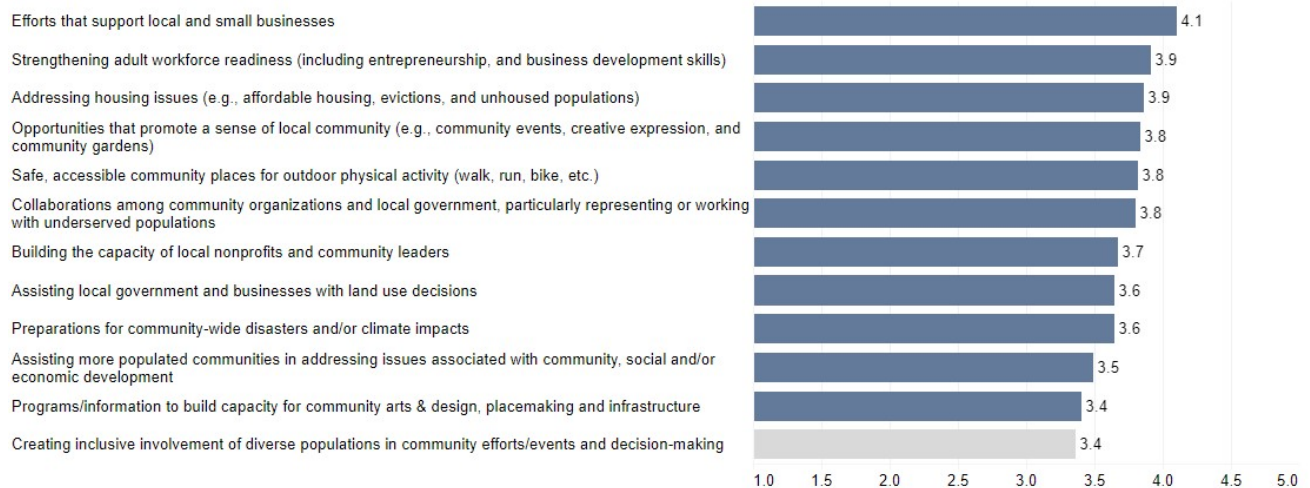

2023 Extension Community Assessment

Pendleton County Results Summary

This handout provides summary data from the Cooperative Extension Community Needs Assessment conducted in fall 2023 for Pendleton County. The interactive data dashboard at <https://extension.ca.uky.edu> provides additional details, including demographic information about the 344 respondents from Pendleton County. The site also includes links to secondary data that correlate with the needs and issues included in the assessment.

Top 15 Issues in Pendleton County

Agriculture and Natural Resources Needs

Community and Economic Development Needs

Youth Development Needs

Individual and Family Development Needs