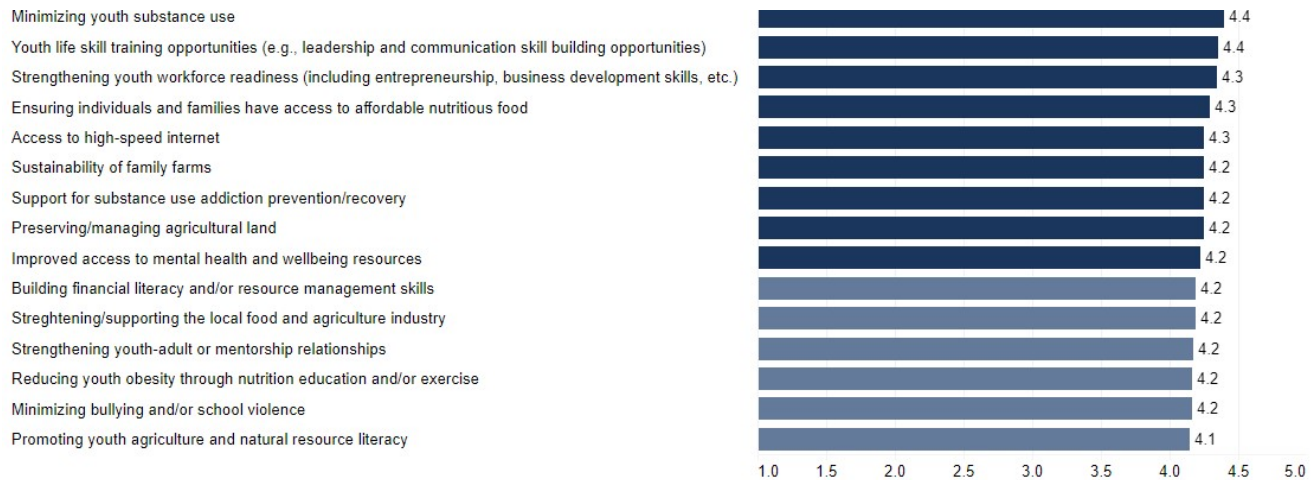

2023 Extension Community Assessment

Pendleton County Results Summary

This handout provides summary data from the Cooperative Extension Community Needs Assessment conducted in fall 2023 for Pendleton County. The interactive data dashboard at <https://extension.ca.uky.edu> provides additional details, including demographic information about the 344 respondents from Pendleton County. The site also includes links to secondary data that correlate with the needs and issues included in the assessment.

Top 15 Issues in Pendleton County

Agriculture and Natural Resources Needs

Community and Economic Development Needs

Youth Development Needs

Individual and Family Development Needs