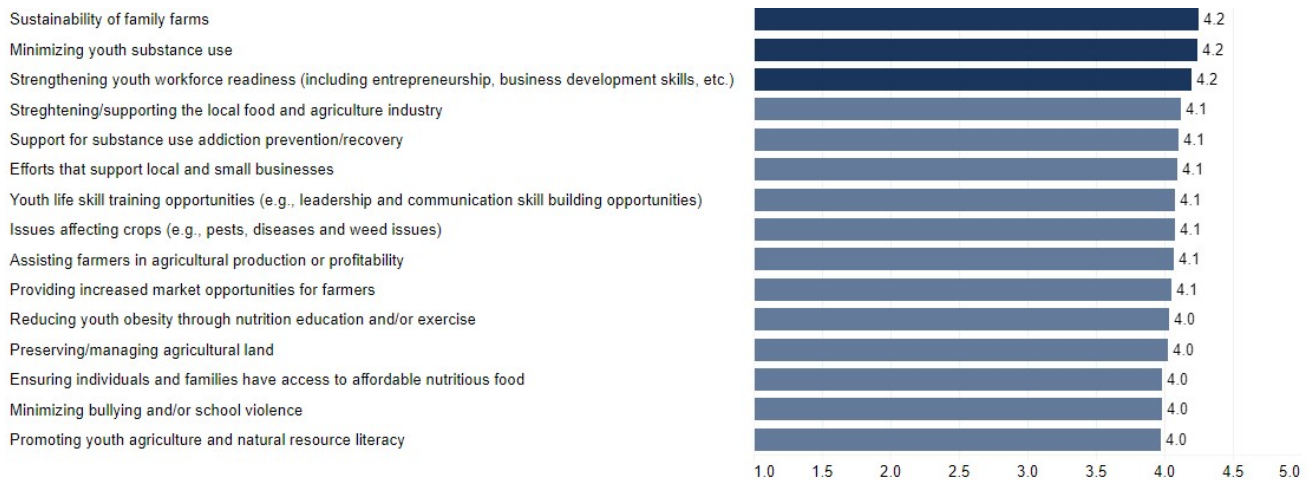

2023 Extension Community Assessment

Metcalfe County Results Summary

This handout provides summary data from the Cooperative Extension Community Needs Assessment conducted in fall 2023 for Metcalfe County. The interactive data dashboard at <https://extension.ca.uky.edu> provides additional details, including demographic information about the 275 respondents from Metcalfe County. The site also includes links to secondary data that correlate with the needs and issues included in the assessment.

Top 15 Issues in Metcalfe County

Agriculture and Natural Resources Needs

Community and Economic Development Needs

Youth Development Needs

Individual and Family Development Needs