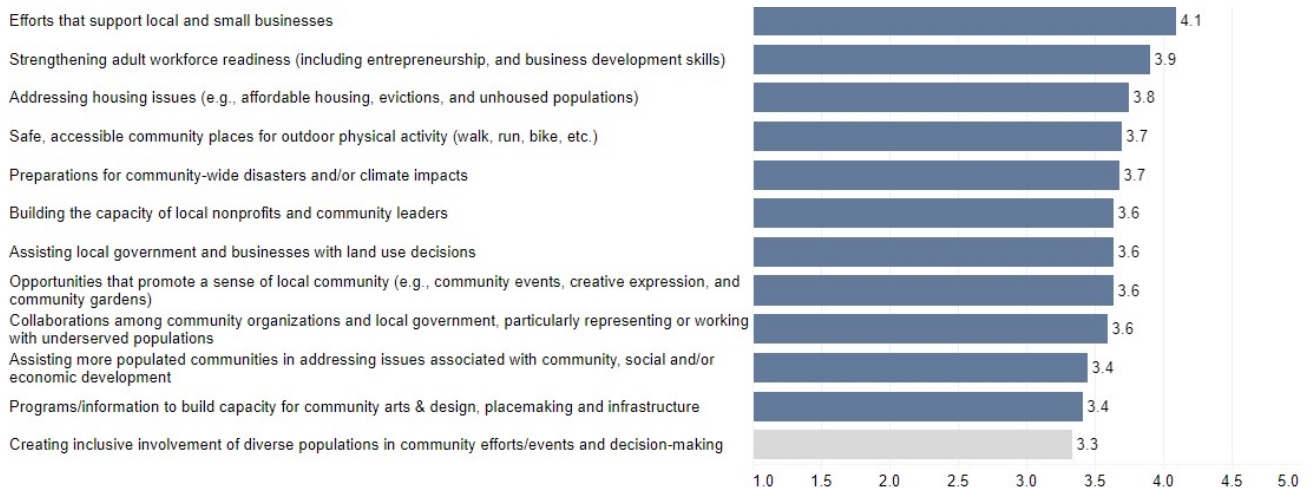

2023 Extension Community Assessment

Metcalfe County Results Summary

This handout provides summary data from the Cooperative Extension Community Needs Assessment conducted in fall 2023 for Metcalfe County. The interactive data dashboard at <https://extension.ca.uky.edu> provides additional details, including demographic information about the 275 respondents from Metcalfe County. The site also includes links to secondary data that correlate with the needs and issues included in the assessment.

Top 15 Issues in Metcalfe County

Agriculture and Natural Resources Needs

Community and Economic Development Needs

Youth Development Needs

Individual and Family Development Needs