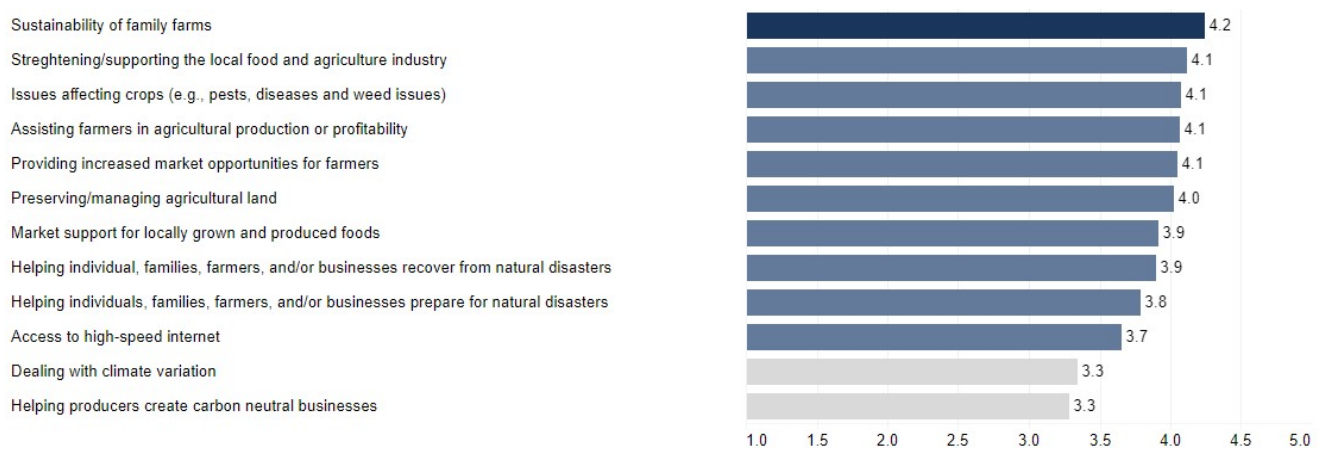

2023 Extension Community Assessment

Metcalfe County Results Summary

This handout provides summary data from the Cooperative Extension Community Needs Assessment conducted in fall 2023 for Metcalfe County. The interactive data dashboard at <https://extension.ca.uky.edu> provides additional details, including demographic information about the 275 respondents from Metcalfe County. The site also includes links to secondary data that correlate with the needs and issues included in the assessment.

Top 15 Issues in Metcalfe County

Agriculture and Natural Resources Needs

Community and Economic Development Needs

Youth Development Needs

Individual and Family Development Needs