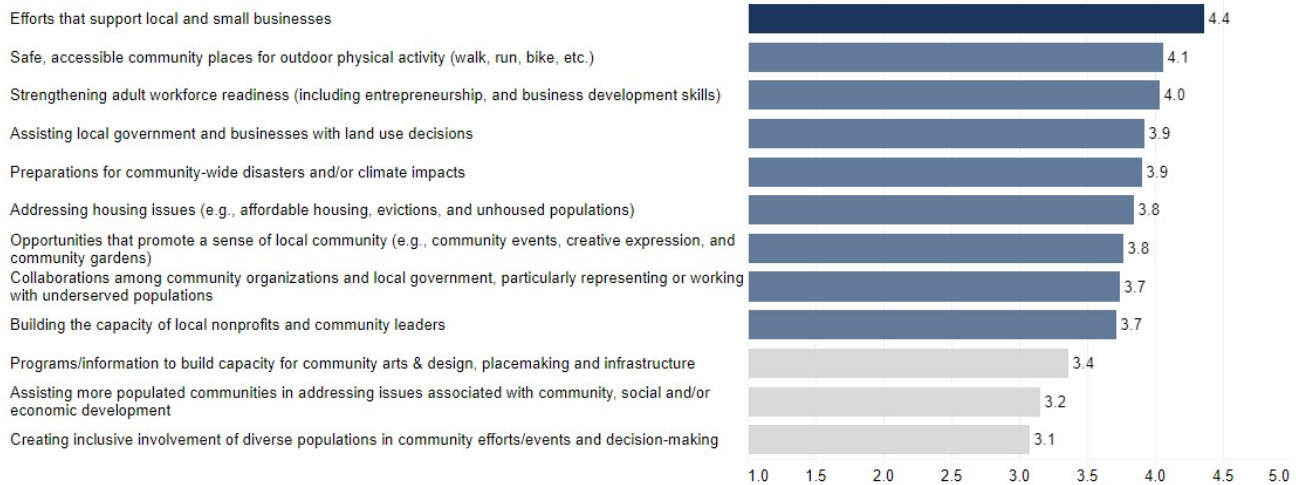

2023 Extension Community Assessment

Menifee County Results Summary

This handout provides summary data from the Cooperative Extension Community Needs Assessment conducted in fall 2023 for Menifee County. The interactive data dashboard at <https://extension.ca.uky.edu> provides additional details, including demographic information about the 67 respondents from Menifee County. The site also includes links to secondary data that correlate with the needs and issues included in the assessment.

Top 15 Issues in Menifee County

Agriculture and Natural Resources Needs

Community and Economic Development Needs

Youth Development Needs

Individual and Family Development Needs