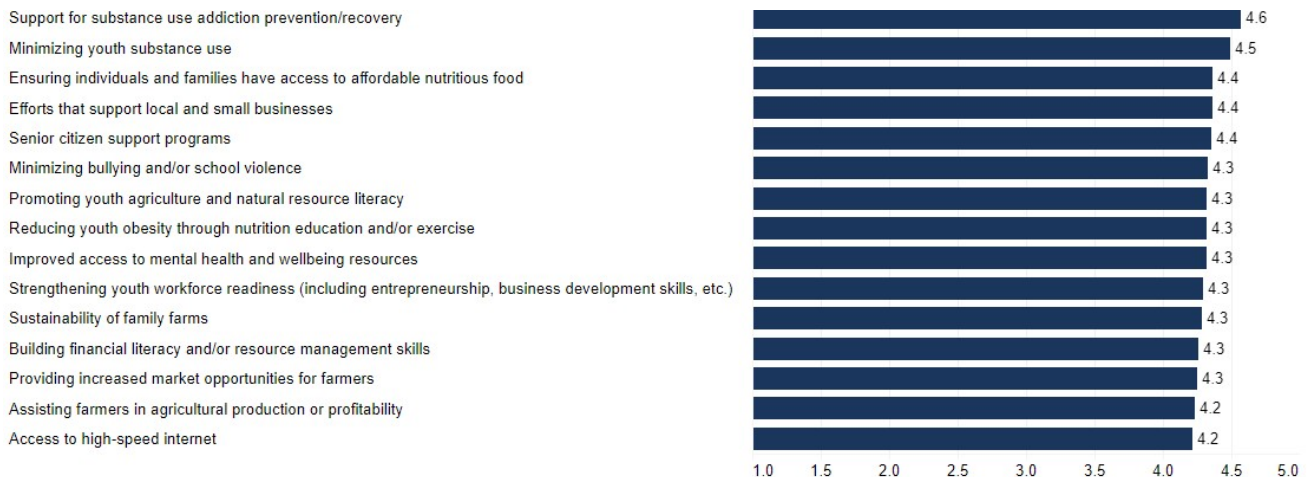

2023 Extension Community Assessment

Menifee County Results Summary

This handout provides summary data from the Cooperative Extension Community Needs Assessment conducted in fall 2023 for Menifee County. The interactive data dashboard at <https://extension.ca.uky.edu> provides additional details, including demographic information about the 67 respondents from Menifee County. The site also includes links to secondary data that correlate with the needs and issues included in the assessment.

Top 15 Issues in Menifee County

Agriculture and Natural Resources Needs

Community and Economic Development Needs

Youth Development Needs

Individual and Family Development Needs