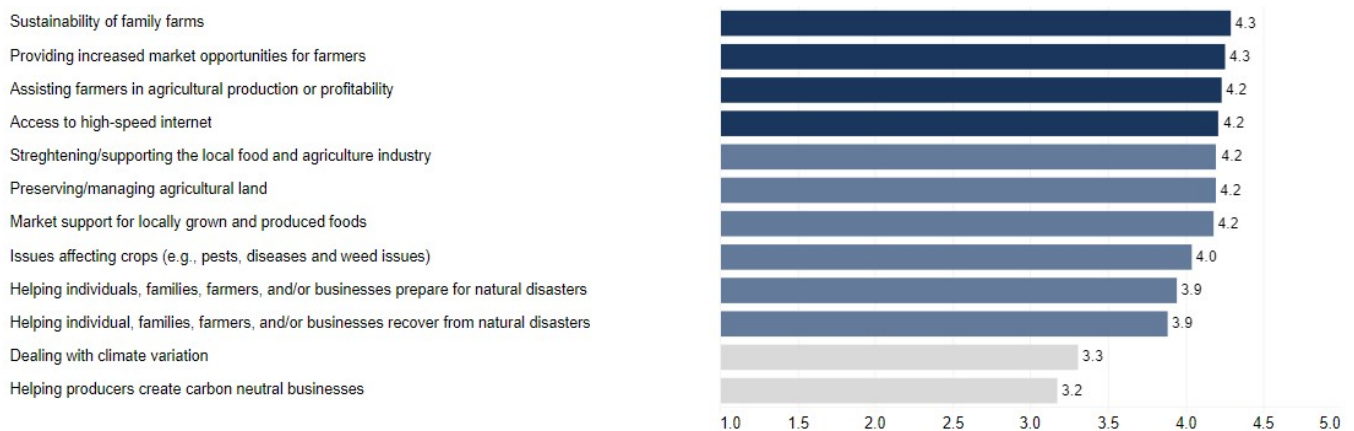

2023 Extension Community Assessment

Menifee County Results Summary

This handout provides summary data from the Cooperative Extension Community Needs Assessment conducted in fall 2023 for Menifee County. The interactive data dashboard at <https://extension.ca.uky.edu> provides additional details, including demographic information about the 67 respondents from Menifee County. The site also includes links to secondary data that correlate with the needs and issues included in the assessment.

Top 15 Issues in Menifee County

Agriculture and Natural Resources Needs

Community and Economic Development Needs

Youth Development Needs

Individual and Family Development Needs