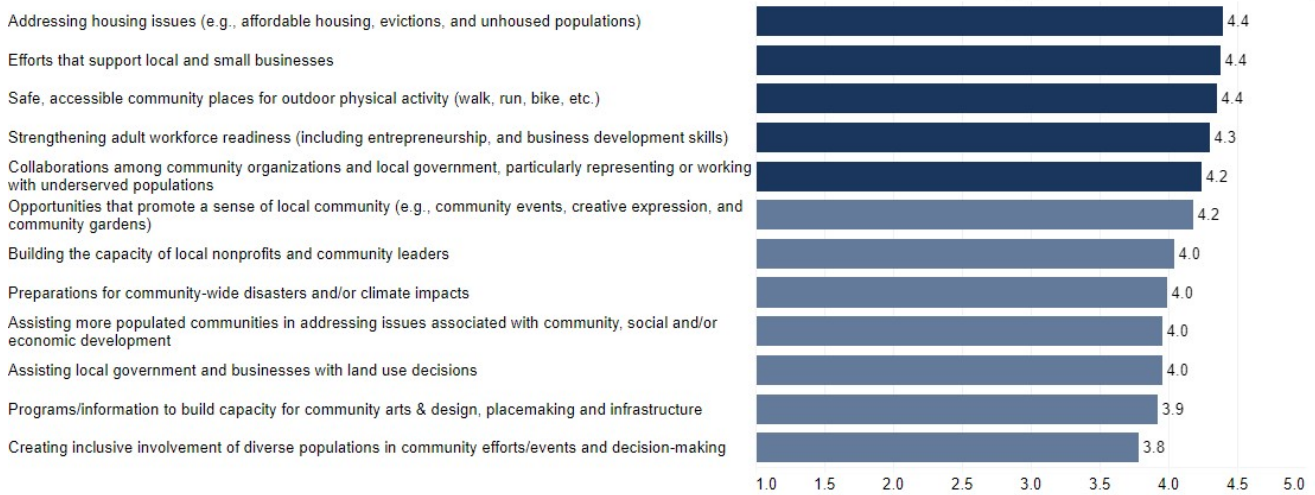

Community and Economic Development Needs