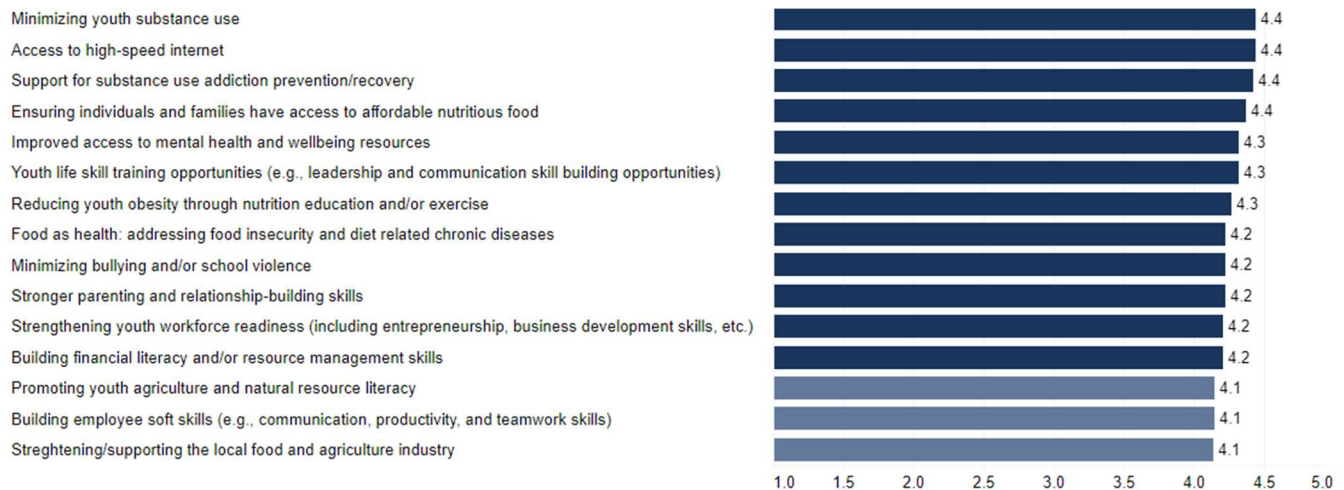

2023 Extension Community Assessment

Leslie County Results Summary

This handout provides summary data from the Cooperative Extension Community Needs Assessment conducted in fall 2023 for Leslie County. The interactive data dashboard at <https://extension.ca.uky.edu> provides additional details, including demographic information about the 450 respondents from Leslie County. The site also includes links to secondary data that correlate with the needs and issues included in the assessment.

Top 15 Issues in Leslie County

Agriculture and Natural Resources Needs

Community and Economic Development Needs

Youth Development Needs

Individual and Family Development Needs