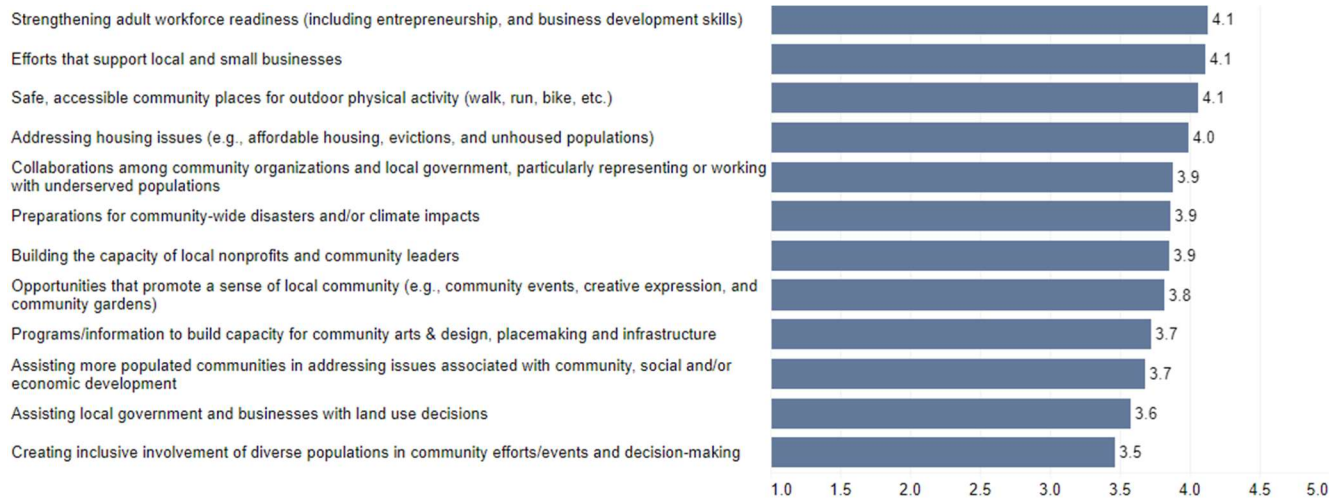

2023 Extension Community Assessment

Leslie County Results Summary

This handout provides summary data from the Cooperative Extension Community Needs Assessment conducted in fall 2023 for Leslie County. The interactive data dashboard at <https://extension.ca.uky.edu> provides additional details, including demographic information about the 450 respondents from Leslie County. The site also includes links to secondary data that correlate with the needs and issues included in the assessment.

Top 15 Issues in Leslie County

Agriculture and Natural Resources Needs

Community and Economic Development Needs

Youth Development Needs

Individual and Family Development Needs