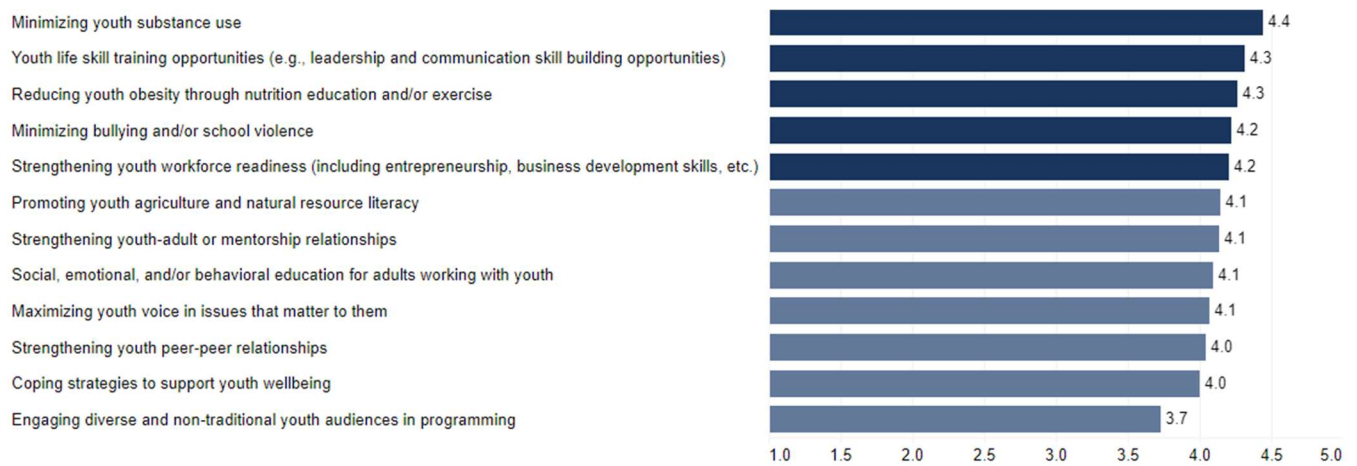

Top 15 Issues in Leslie County

Agriculture and Natural Resources Needs

Community and Economic Development Needs

Youth Development Needs

Individual and Family Development Needs