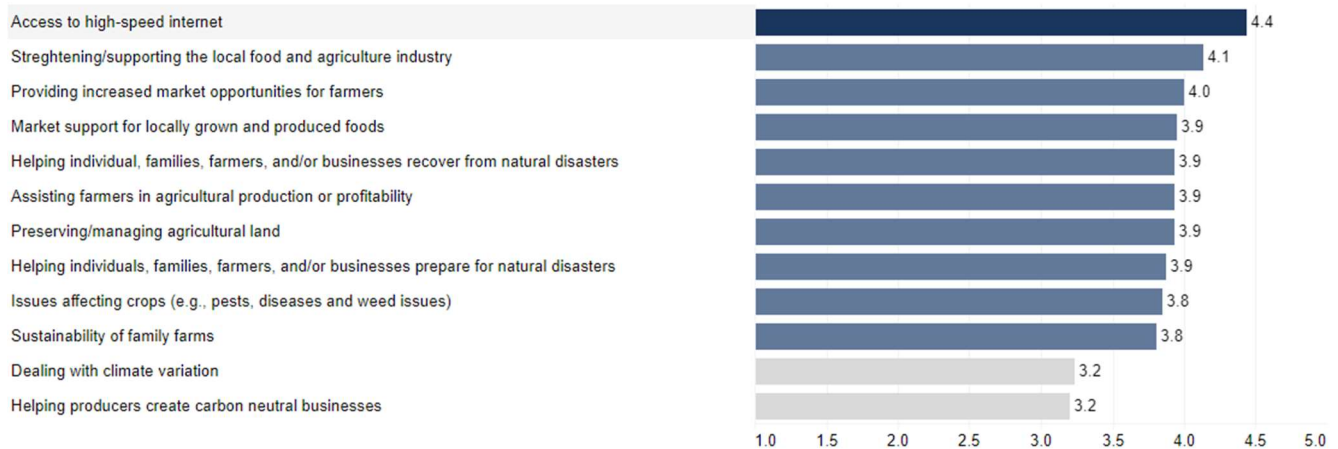

2023 Extension Community Assessment

Leslie County Results Summary

This handout provides summary data from the Cooperative Extension Community Needs Assessment conducted in fall 2023 for Leslie County. The interactive data dashboard at <https://extension.ca.uky.edu> provides additional details, including demographic information about the 450 respondents from Leslie County. The site also includes links to secondary data that correlate with the needs and issues included in the assessment.

Top 15 Issues in Leslie County

Agriculture and Natural Resources Needs

Community and Economic Development Needs

Youth Development Needs

Individual and Family Development Needs