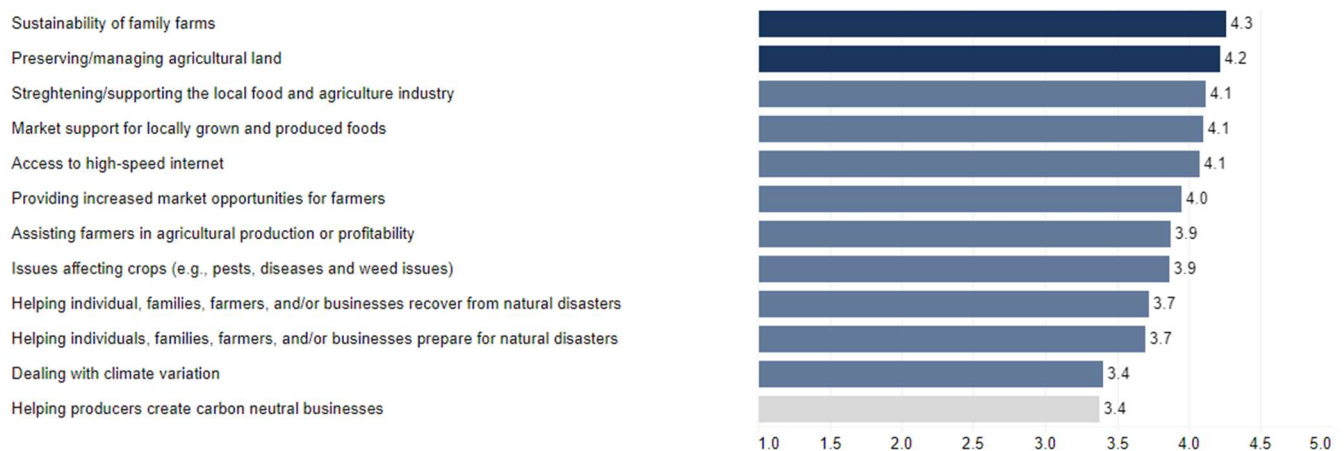

2023 Extension Community Assessment

LaRue County Results Summary

This handout provides summary data from the Cooperative Extension Community Needs Assessment conducted in fall 2023 for LaRue County. The interactive data dashboard at <https://extension.ca.uky.edu> provides additional details, including demographic information about the 230 respondents from LaRue County. The site also includes links to secondary data that correlate with the needs and issues included in the assessment.

Top 15 Issues in LaRue County

Agriculture and Natural Resources Needs

Community and Economic Development Needs

Youth Development Needs

Individual and Family Development Needs