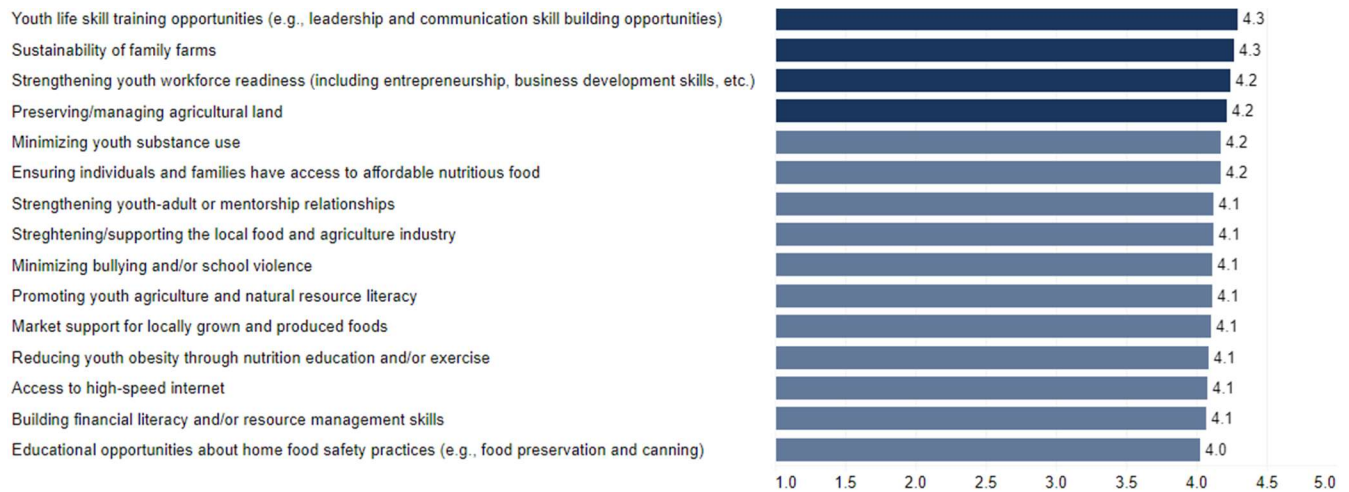

2023 Extension Community Assessment

LaRue County Results Summary

This handout provides summary data from the Cooperative Extension Community Needs Assessment conducted in fall 2023 for LaRue County. The interactive data dashboard at <https://extension.ca.uky.edu> provides additional details, including demographic information about the 230 respondents from LaRue County. The site also includes links to secondary data that correlate with the needs and issues included in the assessment.

Top 15 Issues in LaRue County

Agriculture and Natural Resources Needs

Community and Economic Development Needs

Youth Development Needs

Individual and Family Development Needs