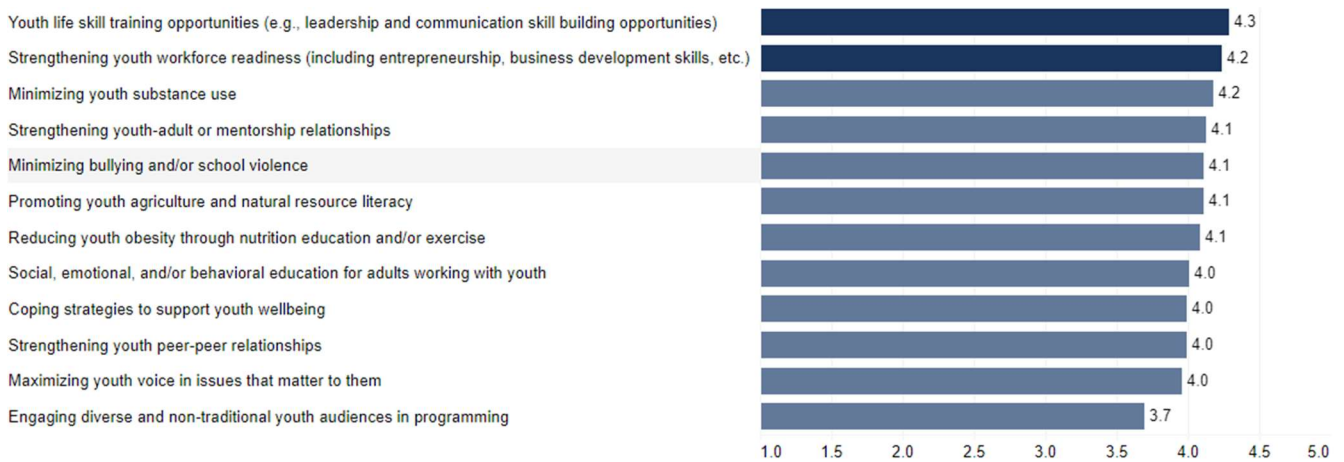

Top 15 Issues in LaRue County

Agriculture and Natural Resources Needs

Community and Economic Development Needs

Youth Development Needs

Individual and Family Development Needs