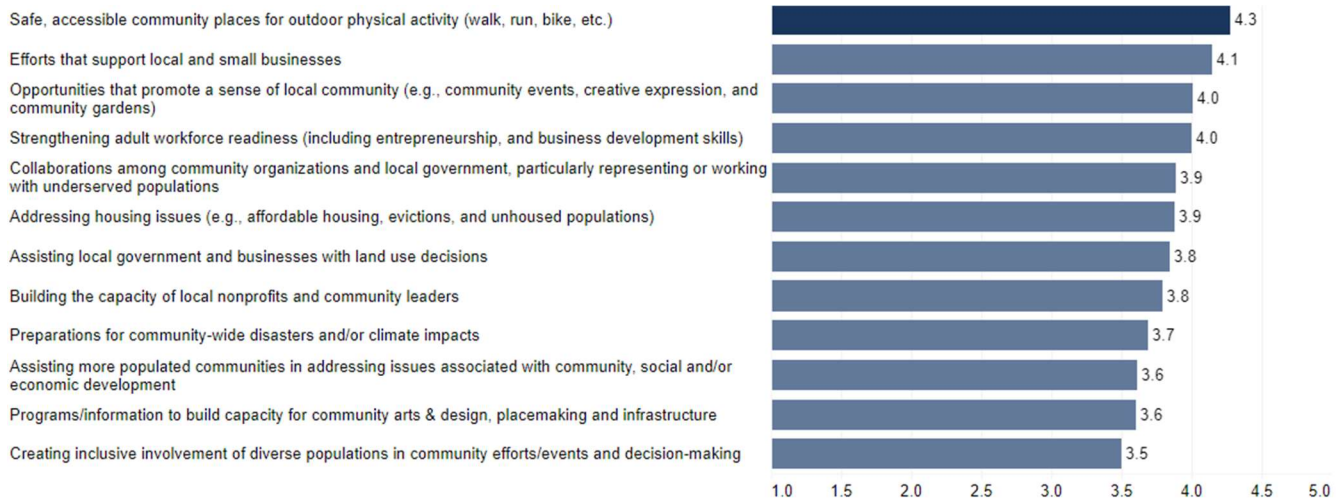

Community and Economic Development Needs