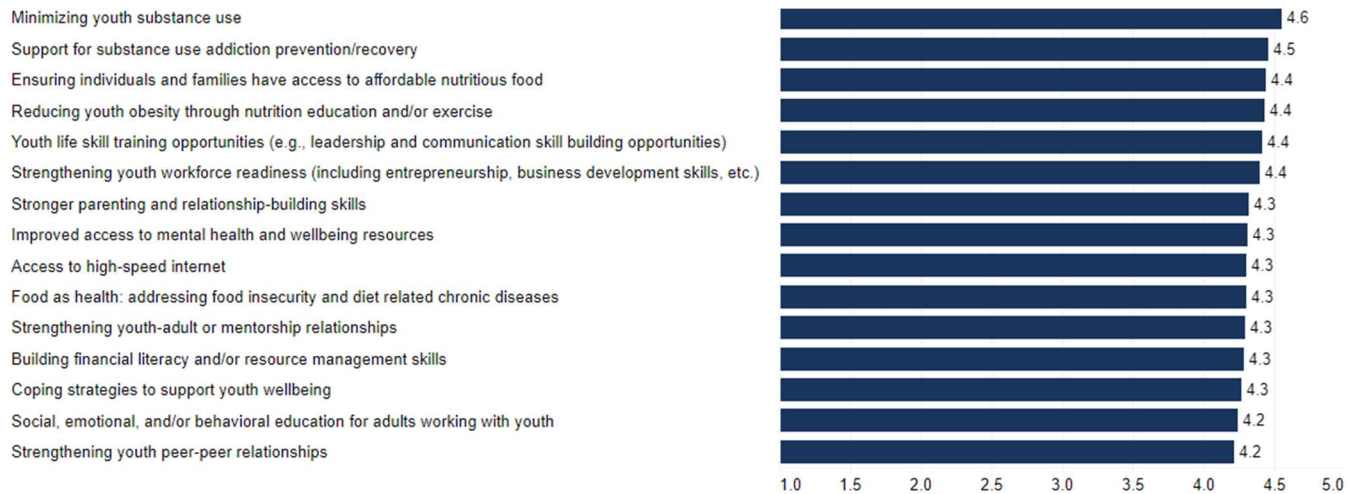

2023 Extension Community Assessment

Floyd County Results Summary

This handout provides summary data from the Cooperative Extension Community Needs Assessment conducted in fall 2023 for Floyd County. The interactive data dashboard at <https://extension.ca.uky.edu> provides additional details, including demographic information about the 253 respondents from Floyd County. The site also includes links to secondary data that correlate with the needs and issues included in the assessment.

Top 15 Issues in Floyd County

Agriculture and Natural Resources Needs

Community and Economic Development Needs

Youth Development Needs

Individual and Family Development Needs