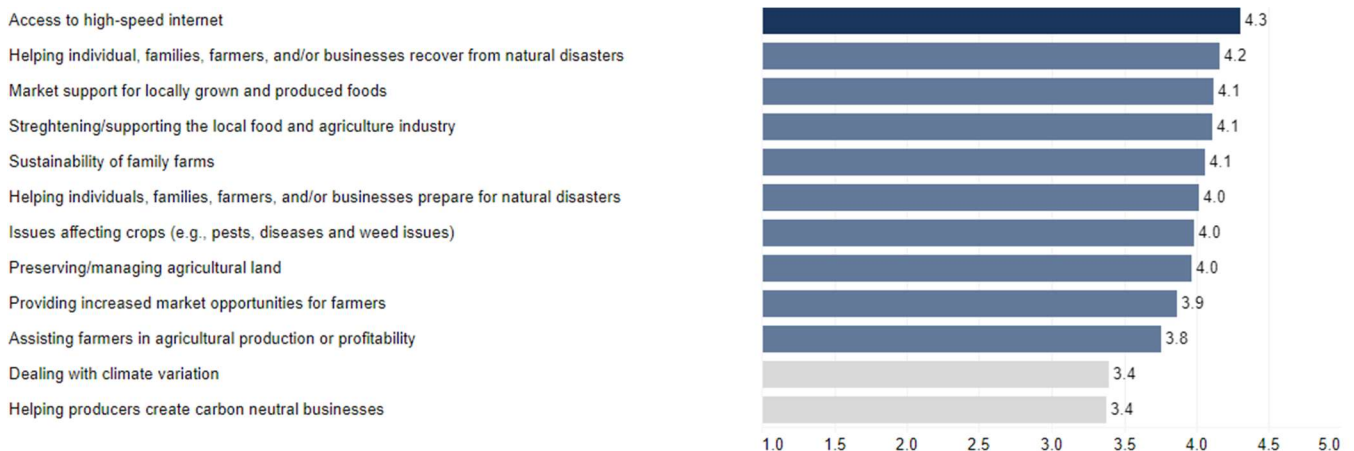

2023 Extension Community Assessment

Floyd County Results Summary

This handout provides summary data from the Cooperative Extension Community Needs Assessment conducted in fall 2023 for Floyd County. The interactive data dashboard at <https://extension.ca.uky.edu> provides additional details, including demographic information about the 253 respondents from Floyd County. The site also includes links to secondary data that correlate with the needs and issues included in the assessment.

Top 15 Issues in Floyd County

Agriculture and Natural Resources Needs

Community and Economic Development Needs

Youth Development Needs

Individual and Family Development Needs