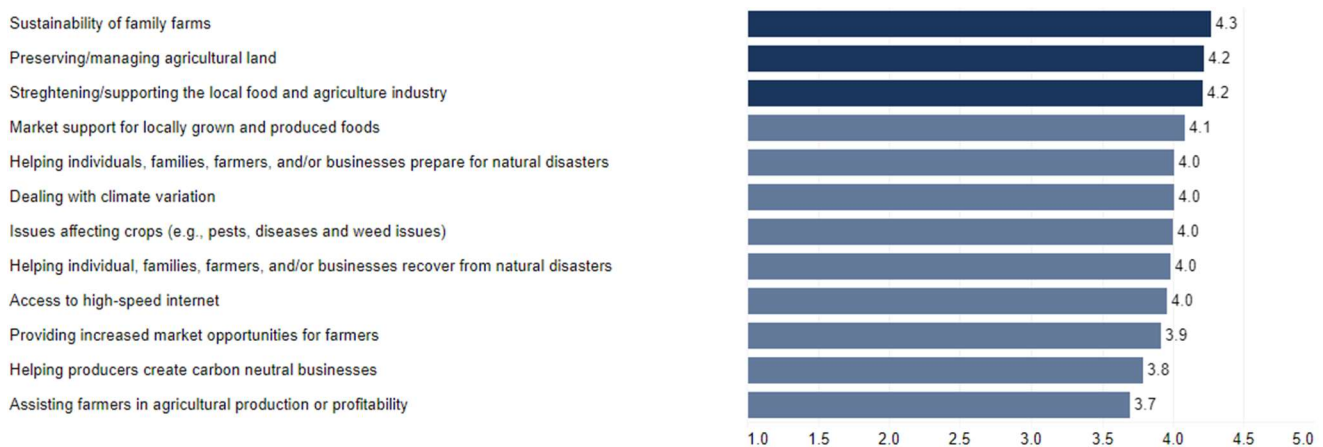

2023 Extension Community Assessment

Fayette County Results Summary

This handout provides summary data from the Cooperative Extension Community Needs Assessment conducted in fall 2023 for Fayette County. The interactive data dashboard at <https://extension.ca.uky.edu> provides additional details, including demographic information about the 663 respondents from Fayette County. The site also includes links to secondary data that correlate with the needs and issues included in the assessment.

Top 15 Issues in Fayette County

Agriculture and Natural Resources Needs

Community and Economic Development Needs

Youth Development Needs

Individual and Family Development Needs