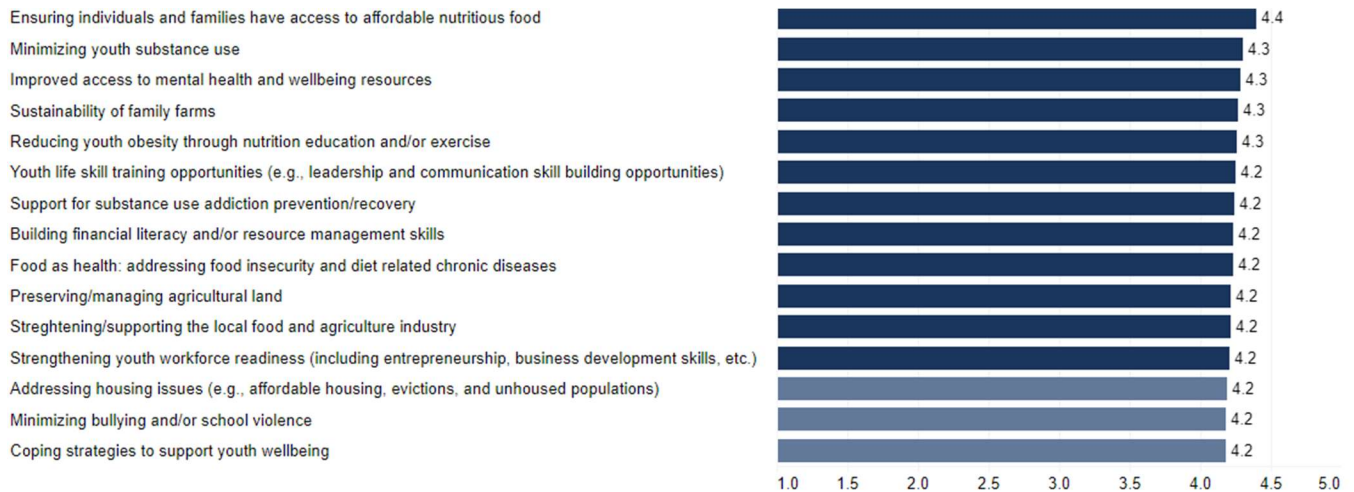

2023 Extension Community Assessment

Fayette County Results Summary

This handout provides summary data from the Cooperative Extension Community Needs Assessment conducted in fall 2023 for Fayette County. The interactive data dashboard at <https://extension.ca.uky.edu> provides additional details, including demographic information about the 663 respondents from Fayette County. The site also includes links to secondary data that correlate with the needs and issues included in the assessment.

Top 15 Issues in Fayette County

Agriculture and Natural Resources Needs

Community and Economic Development Needs

Youth Development Needs

Individual and Family Development Needs