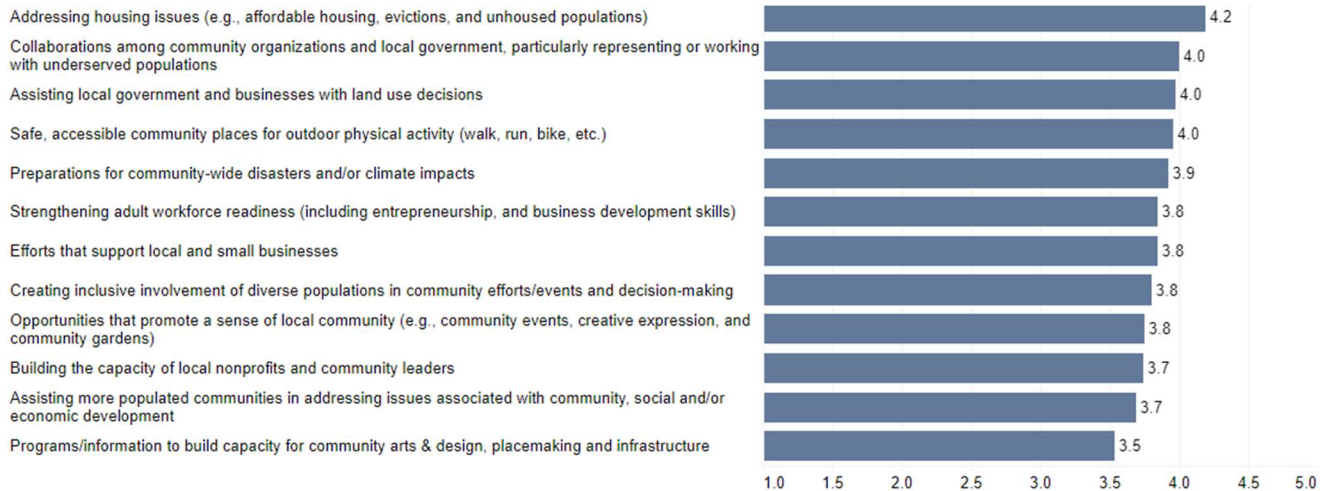

2023 Extension Community Assessment

Fayette County Results Summary

This handout provides summary data from the Cooperative Extension Community Needs Assessment conducted in fall 2023 for Fayette County. The interactive data dashboard at <https://extension.ca.uky.edu> provides additional details, including demographic information about the 663 respondents from Fayette County. The site also includes links to secondary data that correlate with the needs and issues included in the assessment.

Top 15 Issues in Fayette County

Agriculture and Natural Resources Needs

Community and Economic Development Needs

Youth Development Needs

Individual and Family Development Needs