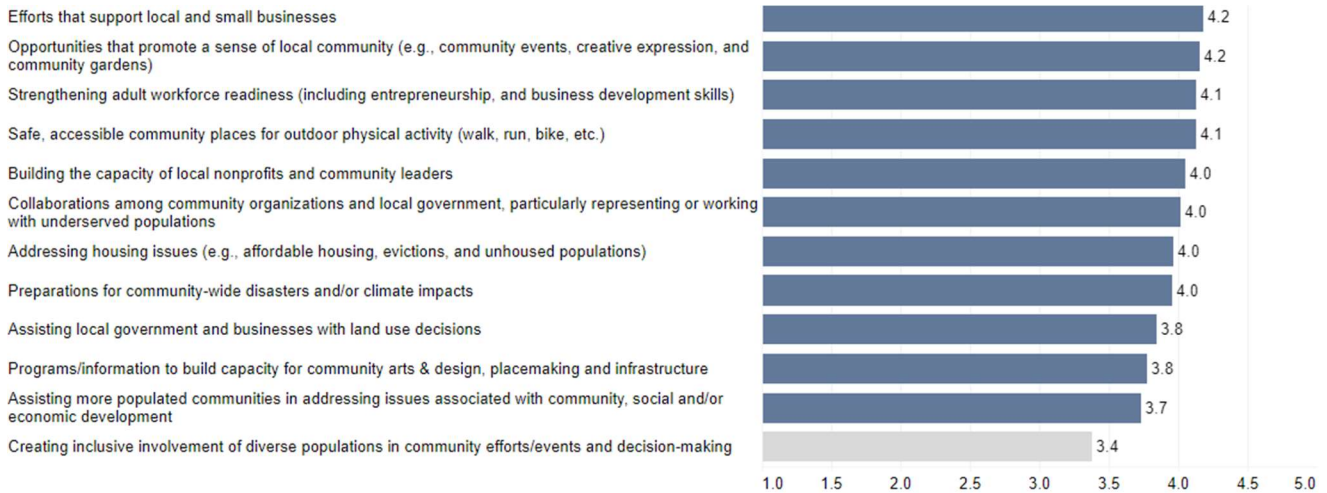

Community and Economic Development Needs