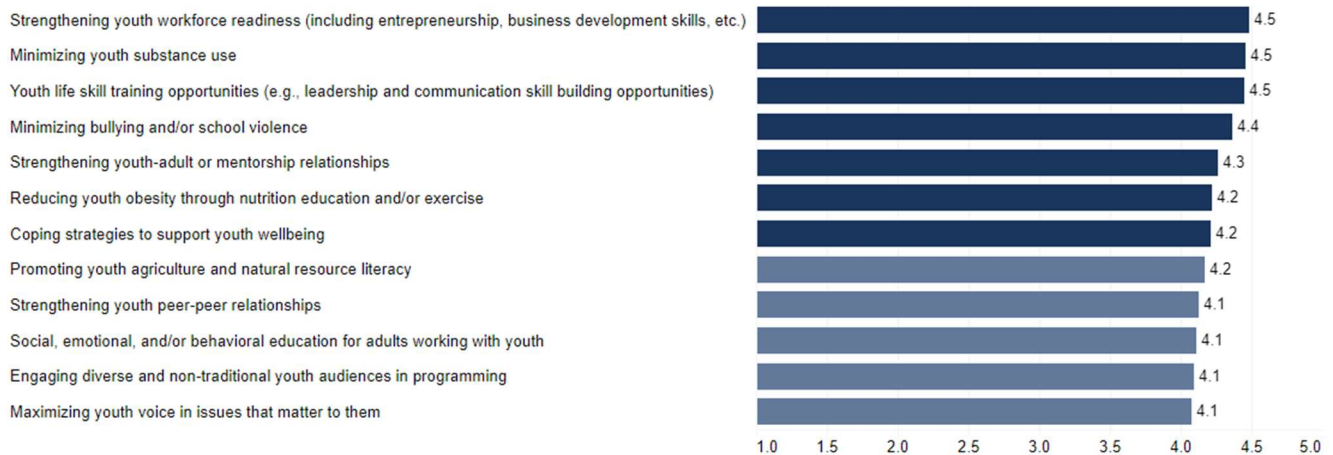

2023 Extension Community Assessment

Christian County Results Summary

This handout provides summary data from the Cooperative Extension Community Needs Assessment conducted in fall 2023 for Christian County. The interactive data dashboard at <https://extension.ca.uky.edu> provides additional details, including demographic information about the 294 respondents from Christian County. The site also includes links to secondary data that correlate with the needs and issues included in the assessment.

Top 15 Issues in Christian County

Agriculture and Natural Resources Needs

Community and Economic Development Needs

Youth Development Needs

Individual and Family Development Needs