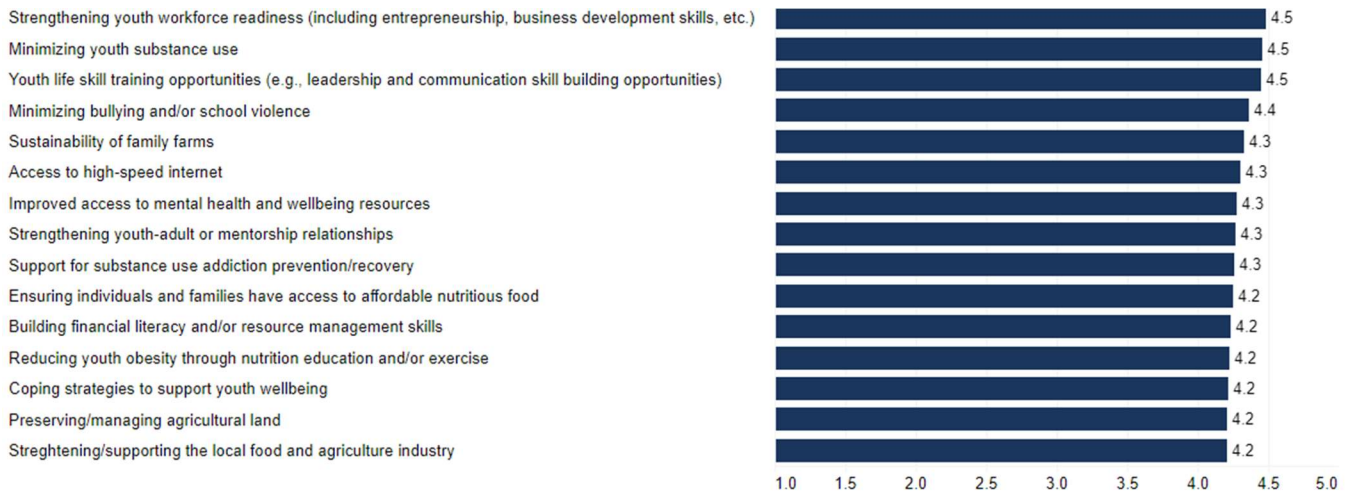

2023 Extension Community Assessment

Christian County Results Summary

This handout provides summary data from the Cooperative Extension Community Needs Assessment conducted in fall 2023 for Christian County. The interactive data dashboard at <https://extension.ca.uky.edu> provides additional details, including demographic information about the 294 respondents from Christian County. The site also includes links to secondary data that correlate with the needs and issues included in the assessment.

Top 15 Issues in Christian County

Agriculture and Natural Resources Needs

Community and Economic Development Needs

Youth Development Needs

Individual and Family Development Needs