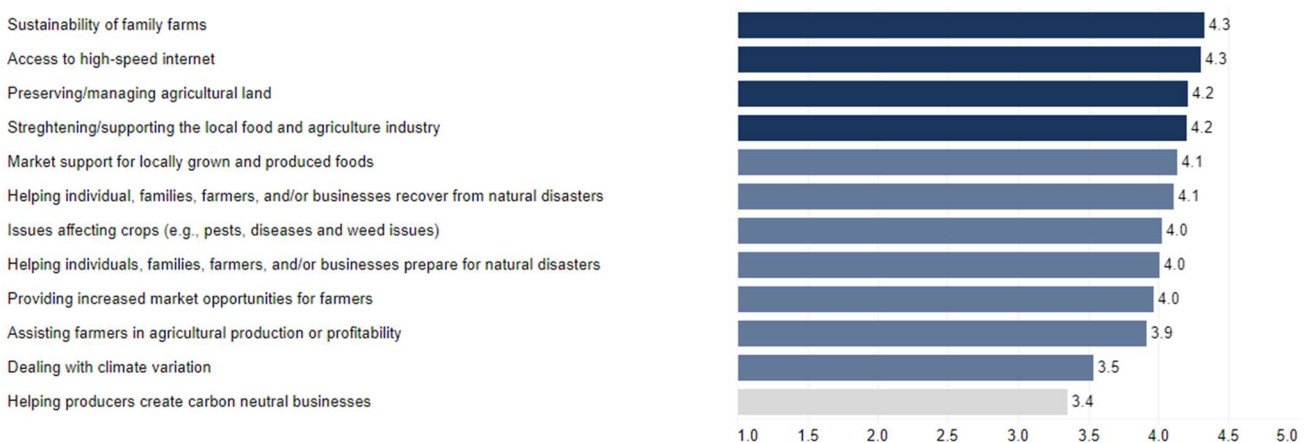

2023 Extension Community Assessment

Christian County Results Summary

This handout provides summary data from the Cooperative Extension Community Needs Assessment conducted in fall 2023 for Christian County. The interactive data dashboard at <https://extension.ca.uky.edu> provides additional details, including demographic information about the 294 respondents from Christian County. The site also includes links to secondary data that correlate with the needs and issues included in the assessment.

Top 15 Issues in Christian County

Agriculture and Natural Resources Needs

Community and Economic Development Needs

Youth Development Needs

Individual and Family Development Needs