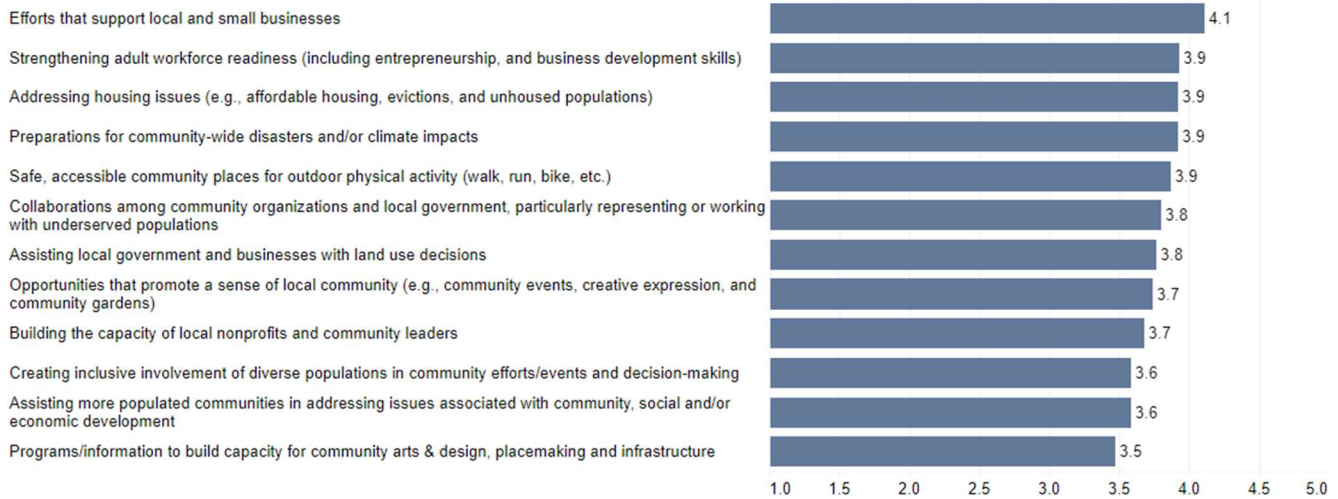

2023 Extension Community Assessment

Christian County Results Summary

This handout provides summary data from the Cooperative Extension Community Needs Assessment conducted in fall 2023 for Christian County. The interactive data dashboard at <https://extension.ca.uky.edu> provides additional details, including demographic information about the 294 respondents from Christian County. The site also includes links to secondary data that correlate with the needs and issues included in the assessment.

Top 15 Issues in Christian County

Agriculture and Natural Resources Needs

Community and Economic Development Needs

Youth Development Needs

Individual and Family Development Needs