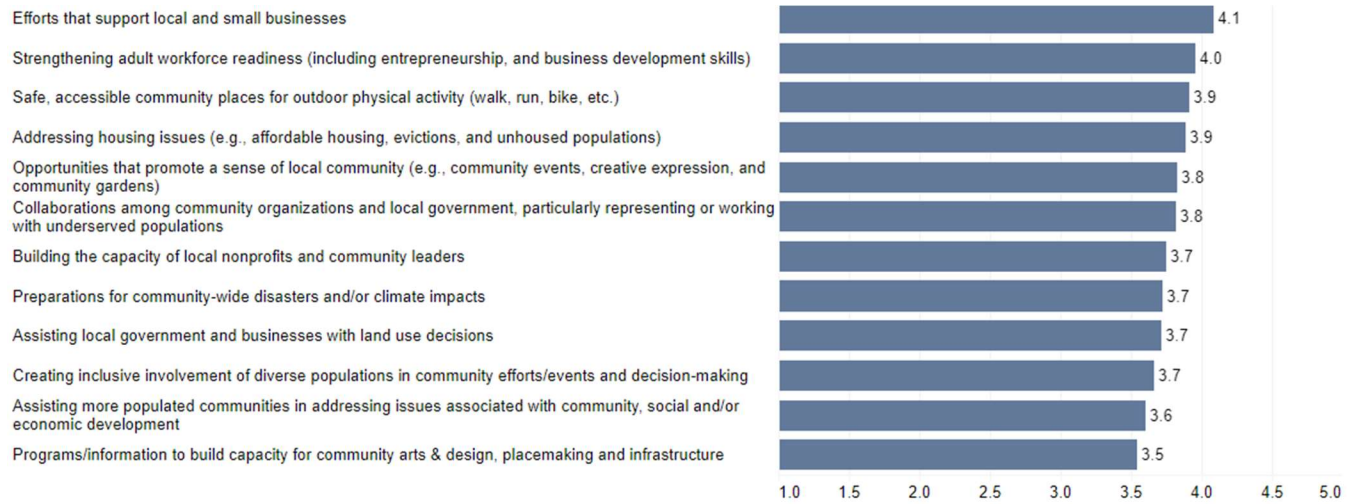

Community and Economic Development Needs