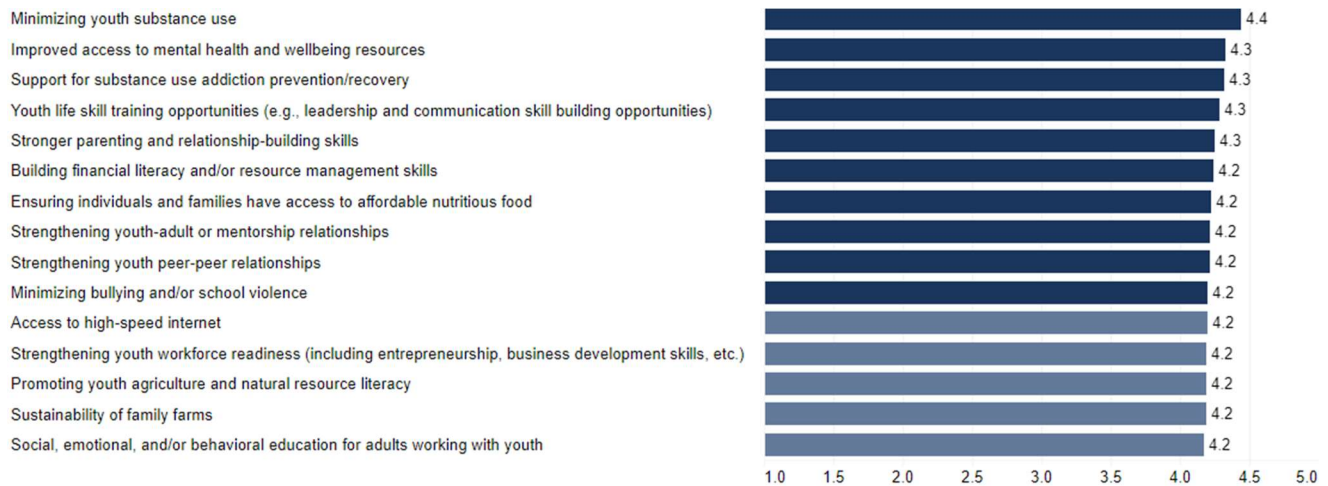

2023 Extension Community Assessment

Carroll County Results Summary

This handout provides summary data from the Cooperative Extension Community Needs Assessment conducted in fall 2023 for Carroll County. The interactive data dashboard at <https://extension.ca.uky.edu> provides additional details, including demographic information about the 184 respondents from Carroll County. The site also includes links to secondary data that correlate with the needs and issues included in the assessment.

Top 15 Issues in Carroll County