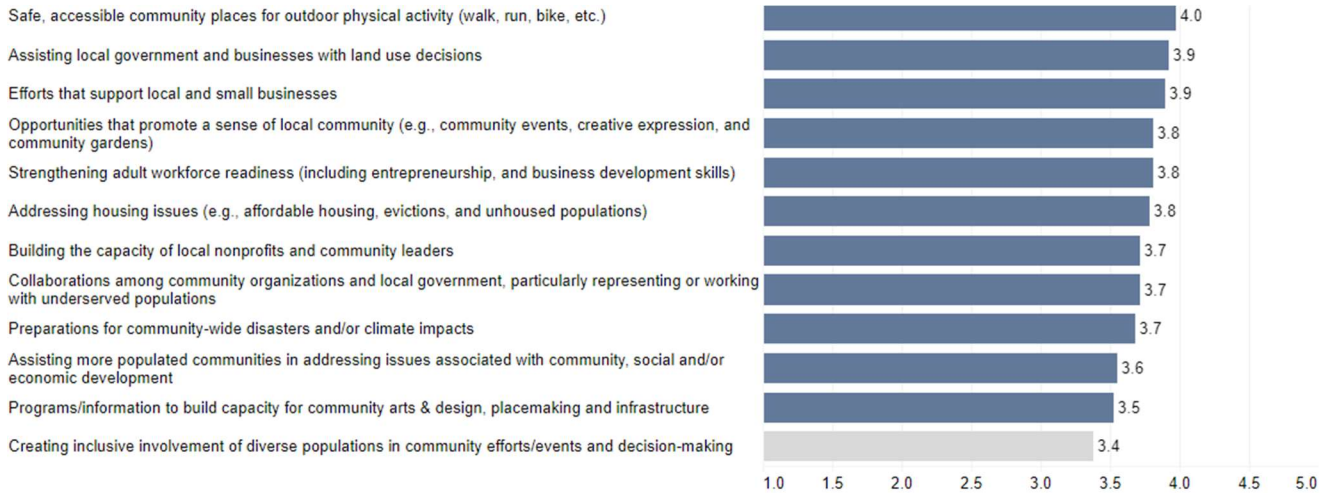

2023 Extension Community Assessment

Bullitt County Results Summary

This handout provides summary data from the Cooperative Extension Community Needs Assessment conducted in fall 2023 for Bullitt County. The interactive data dashboard at <https://extension.ca.uky.edu> provides additional details, including demographic information about the 292 respondents from Bullitt County. The site also includes links to secondary data that correlate with the needs and issues included in the assessment.

Top 15 Issues in Bullitt County

Agriculture and Natural Resources Needs

Community and Economic Development Needs

Youth Development Needs

Individual and Family Development Needs