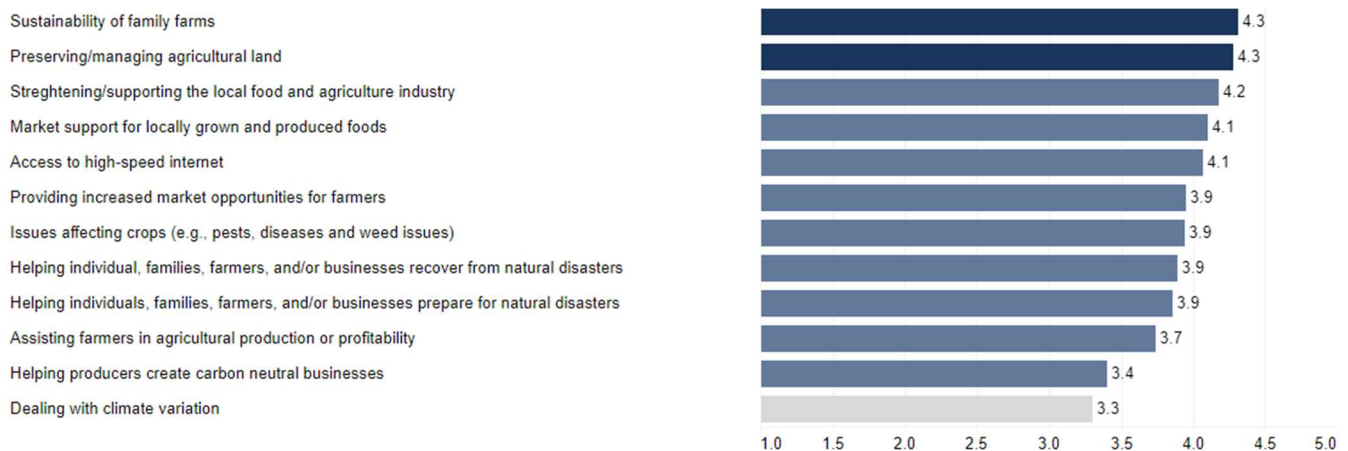

2023 Extension Community Assessment

Bullitt County Results Summary

This handout provides summary data from the Cooperative Extension Community Needs Assessment conducted in fall 2023 for Bullitt County. The interactive data dashboard at <https://extension.ca.uky.edu> provides additional details, including demographic information about the 292 respondents from Bullitt County. The site also includes links to secondary data that correlate with the needs and issues included in the assessment.

Top 15 Issues in Bullitt County

Agriculture and Natural Resources Needs

Community and Economic Development Needs

Youth Development Needs

Individual and Family Development Needs