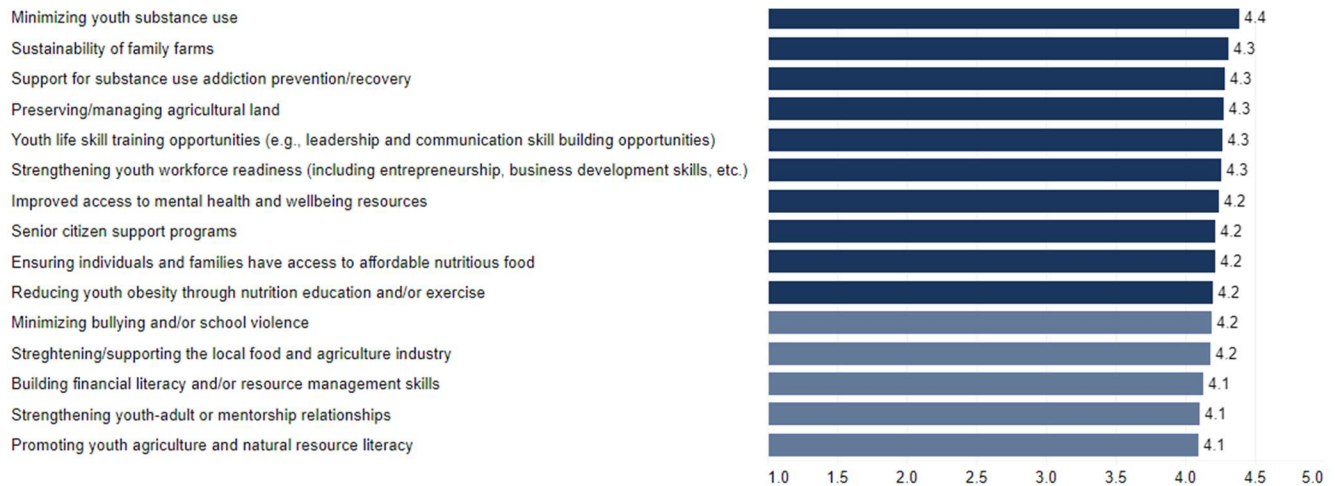

2023 Extension Community Assessment

Bullitt County Results Summary

This handout provides summary data from the Cooperative Extension Community Needs Assessment conducted in fall 2023 for Bullitt County. The interactive data dashboard at <https://extension.ca.uky.edu> provides additional details, including demographic information about the 292 respondents from Bullitt County. The site also includes links to secondary data that correlate with the needs and issues included in the assessment.

Top 15 Issues in Bullitt County

Agriculture and Natural Resources Needs

Community and Economic Development Needs

Youth Development Needs

Individual and Family Development Needs