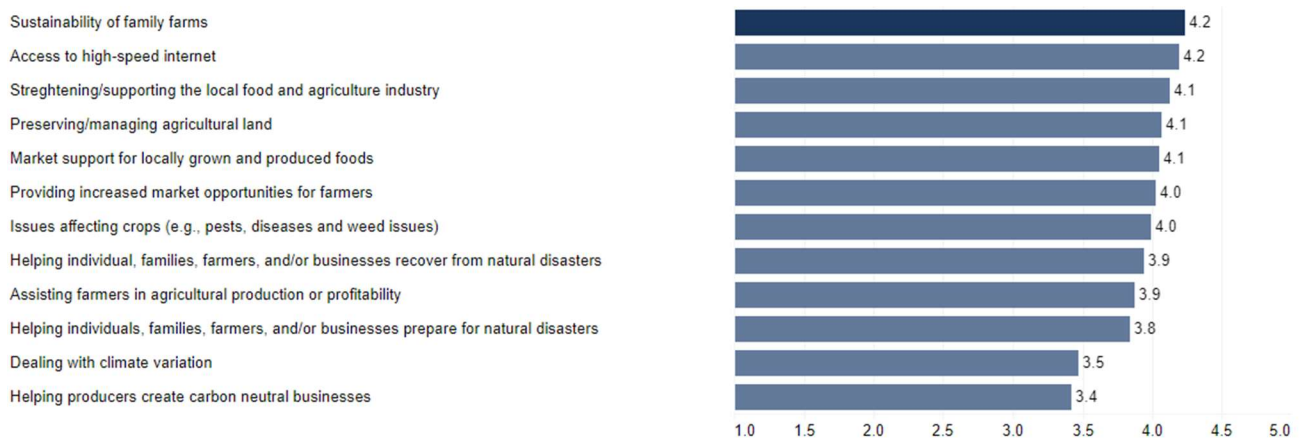

2023 Extension Community Assessment

Breckinridge County Results Summary

This handout provides summary data from the Cooperative Extension Community Needs Assessment conducted in fall 2023 for Breckinridge County. The interactive data dashboard at <https://extension.ca.uky.edu> provides additional details, including demographic information about the 213 respondents from Breckinridge County. The site also includes links to secondary data that correlate with the needs and issues included in the assessment.

Top 15 Issues in Breckinridge County

Agriculture and Natural Resources Needs

Community and Economic Development Needs

Youth Development Needs

Individual and Family Development Needs