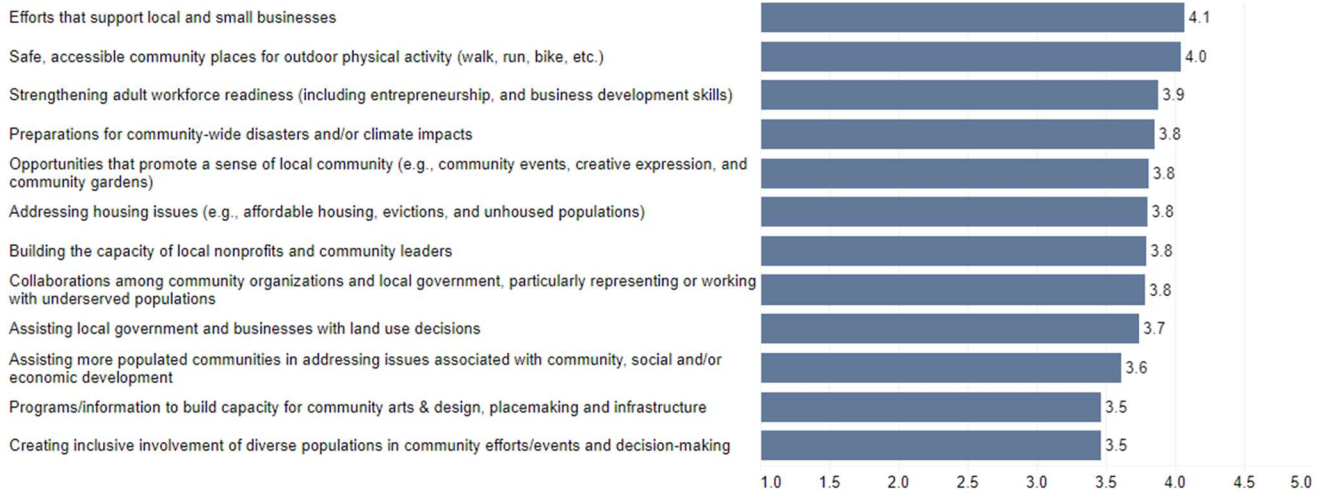

2023 Extension Community Assessment

Breckinridge County Results Summary

This handout provides summary data from the Cooperative Extension Community Needs Assessment conducted in fall 2023 for Breckinridge County. The interactive data dashboard at <https://extension.ca.uky.edu> provides additional details, including demographic information about the 213 respondents from Breckinridge County. The site also includes links to secondary data that correlate with the needs and issues included in the assessment.

Top 15 Issues in Breckinridge County

Agriculture and Natural Resources Needs

Community and Economic Development Needs

Youth Development Needs

Individual and Family Development Needs