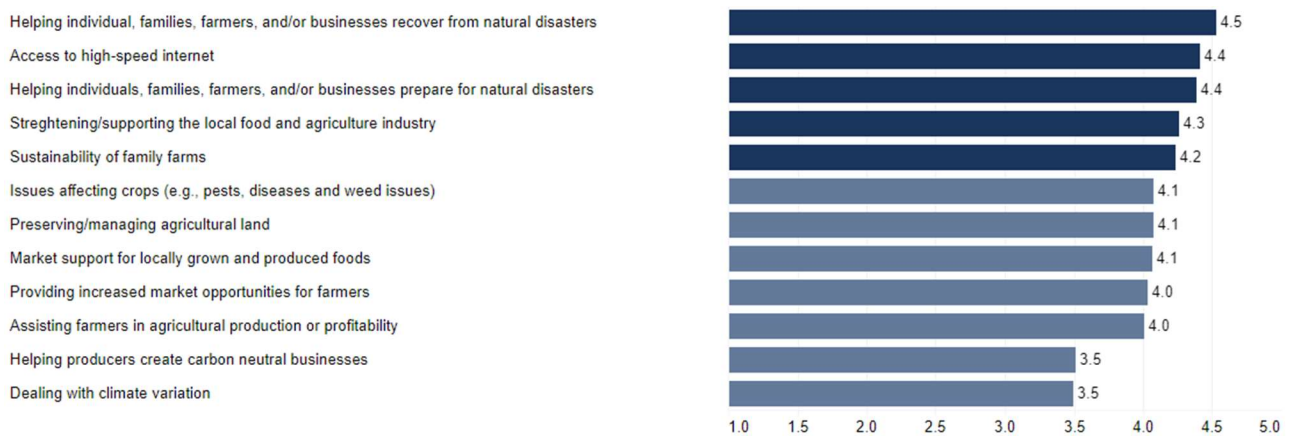

2023 Extension Community Assessment

Breathitt County Results Summary

This handout provides summary data from the Cooperative Extension Community Needs Assessment conducted in fall 2023 for Breathitt County. The interactive data dashboard at <https://extension.ca.uky.edu> provides additional details, including demographic information about the 223 respondents from Breathitt County. The site also includes links to secondary data that correlate with the needs and issues included in the assessment.

Top 15 Issues in Breathitt County

Agriculture and Natural Resources Needs

Community and Economic Development Needs

Youth Development Needs

Individual and Family Development Needs