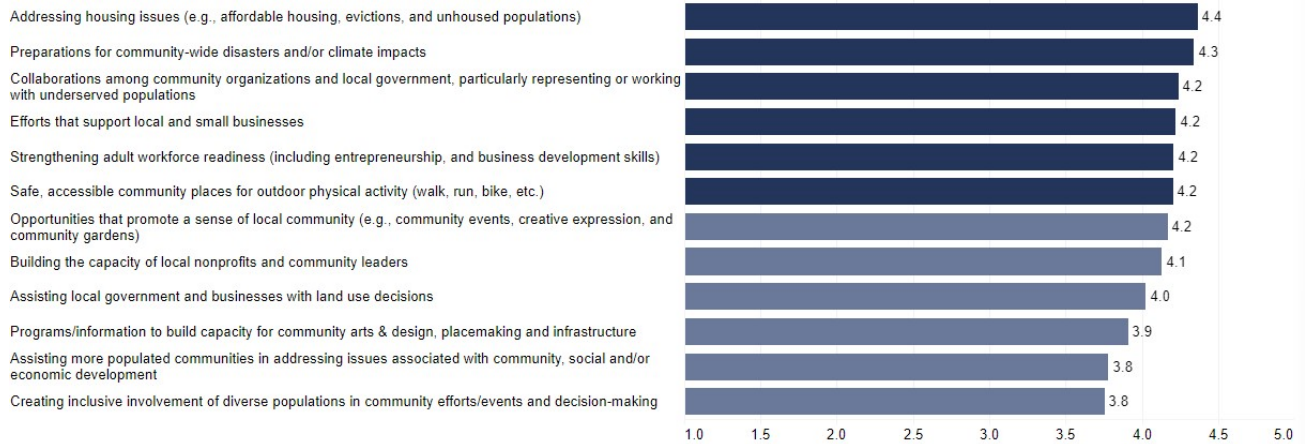

2023 Extension Community Assessment

Breathitt County Results Summary

This handout provides summary data from the Cooperative Extension Community Needs Assessment conducted in fall 2023 for Breathitt County. The interactive data dashboard at <https://extension.ca.uky.edu> provides additional details, including demographic information about the 223 respondents from Breathitt County. The site also includes links to secondary data that correlate with the needs and issues included in the assessment.

Top 15 Issues in Breathitt County

Agriculture and Natural Resources Needs

Community and Economic Development Needs

Youth Development Needs

Individual and Family Development Needs