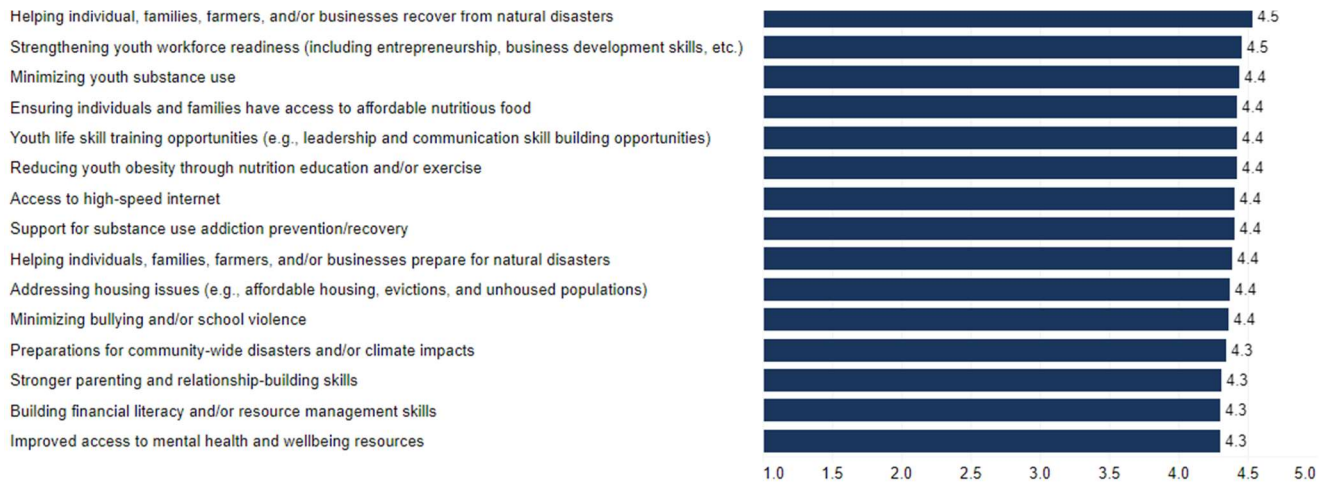

2023 Extension Community Assessment

Breathitt County Results Summary

This handout provides summary data from the Cooperative Extension Community Needs Assessment conducted in fall 2023 for Breathitt County. The interactive data dashboard at <https://extension.ca.uky.edu> provides additional details, including demographic information about the 223 respondents from Breathitt County. The site also includes links to secondary data that correlate with the needs and issues included in the assessment.

Top 15 Issues in Breathitt County

Agriculture and Natural Resources Needs

Community and Economic Development Needs

Youth Development Needs

Individual and Family Development Needs