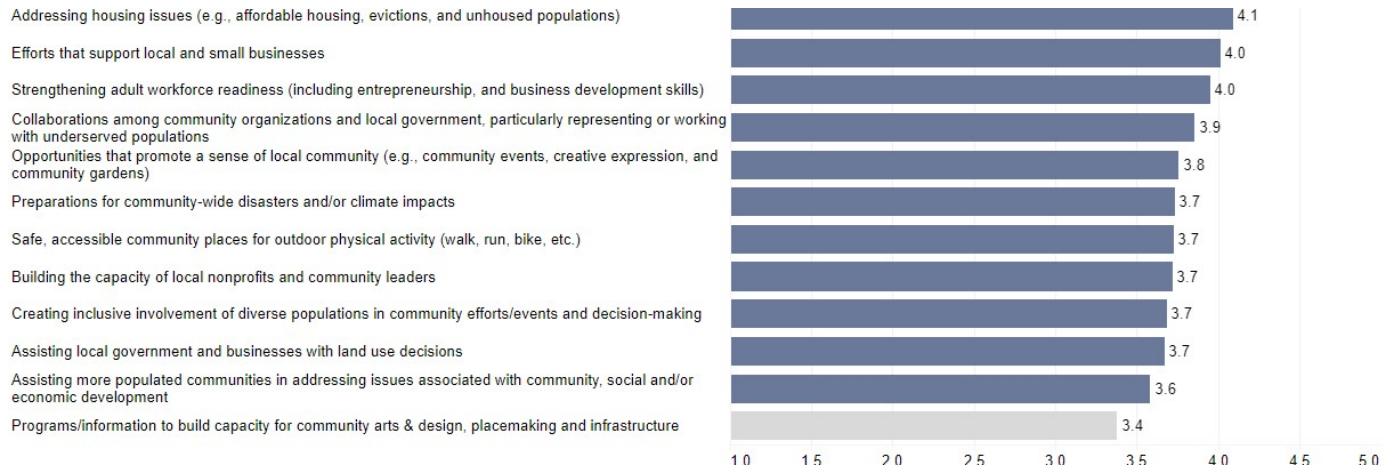

2023 Extension Community Assessment

Boyle County Results Summary

This handout provides summary data from the Cooperative Extension Community Needs Assessment conducted in fall 2023 for Boyle County. The interactive data dashboard at <https://extension.ca.uky.edu> provides additional details, including demographic information about the 477 respondents from Boyle County. The site also includes links to secondary data that correlate with the needs and issues included in the assessment.

Top 15 Issues in Boyle County

Agriculture and Natural Resources Needs

Community and Economic Development Needs

Youth Development Needs

Individual and Family Development Needs