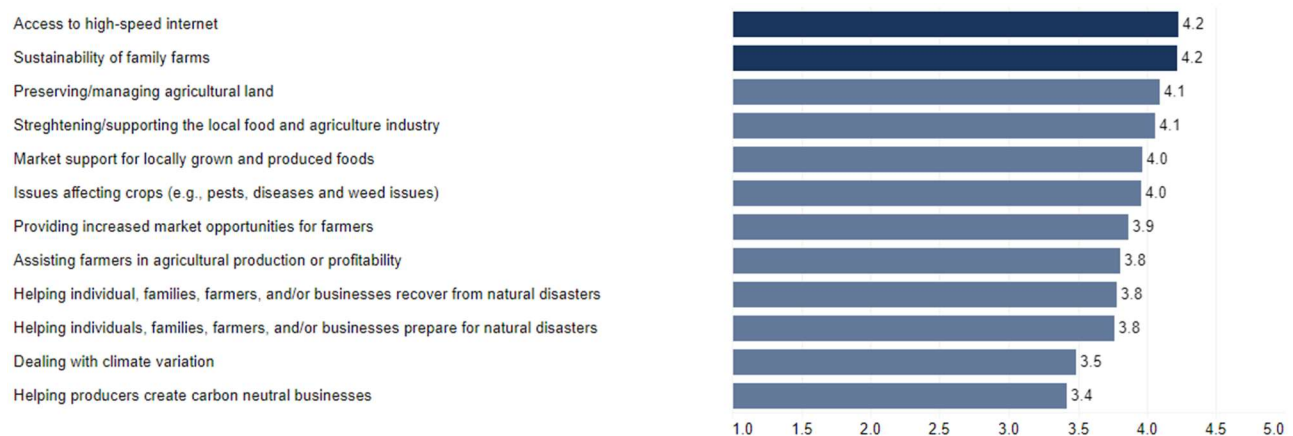

2023 Extension Community Assessment

Boyle County Results Summary

This handout provides summary data from the Cooperative Extension Community Needs Assessment conducted in fall 2023 for Boyle County. The interactive data dashboard at <https://extension.ca.uky.edu> provides additional details, including demographic information about the 477 respondents from Boyle County. The site also includes links to secondary data that correlate with the needs and issues included in the assessment.

Top 15 Issues in Boyle County

Agriculture and Natural Resources Needs

Community and Economic Development Needs

Youth Development Needs

Individual and Family Development Needs