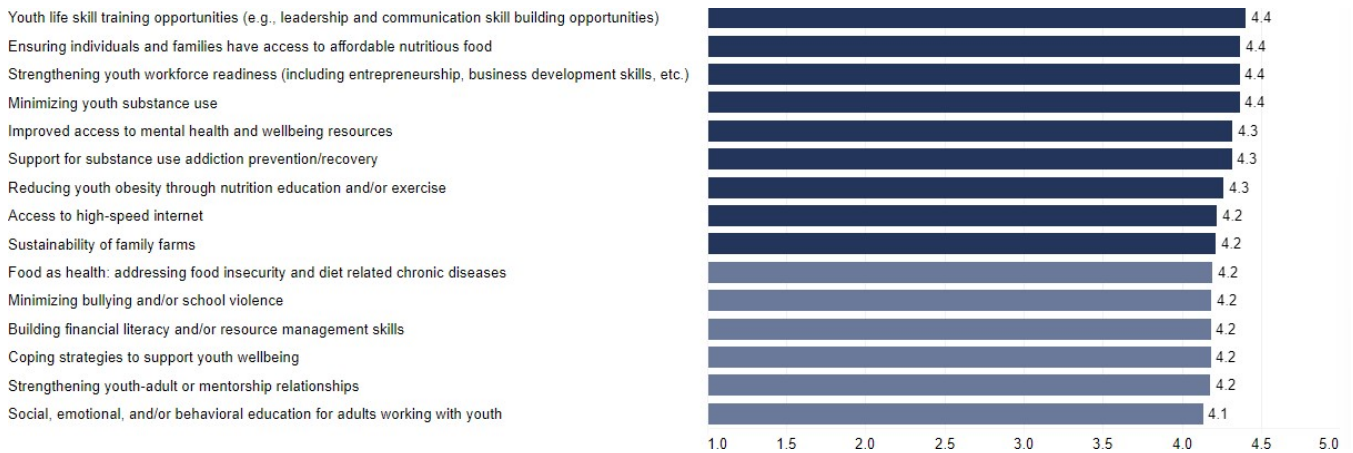

2023 Extension Community Assessment

Boyle County Results Summary

This handout provides summary data from the Cooperative Extension Community Needs Assessment conducted in fall 2023 for Boyle County. The interactive data dashboard at <https://extension.ca.uky.edu> provides additional details, including demographic information about the 477 respondents from Boyle County. The site also includes links to secondary data that correlate with the needs and issues included in the assessment.

Top 15 Issues in Boyle County

Agriculture and Natural Resources Needs

Community and Economic Development Needs

Youth Development Needs

Individual and Family Development Needs