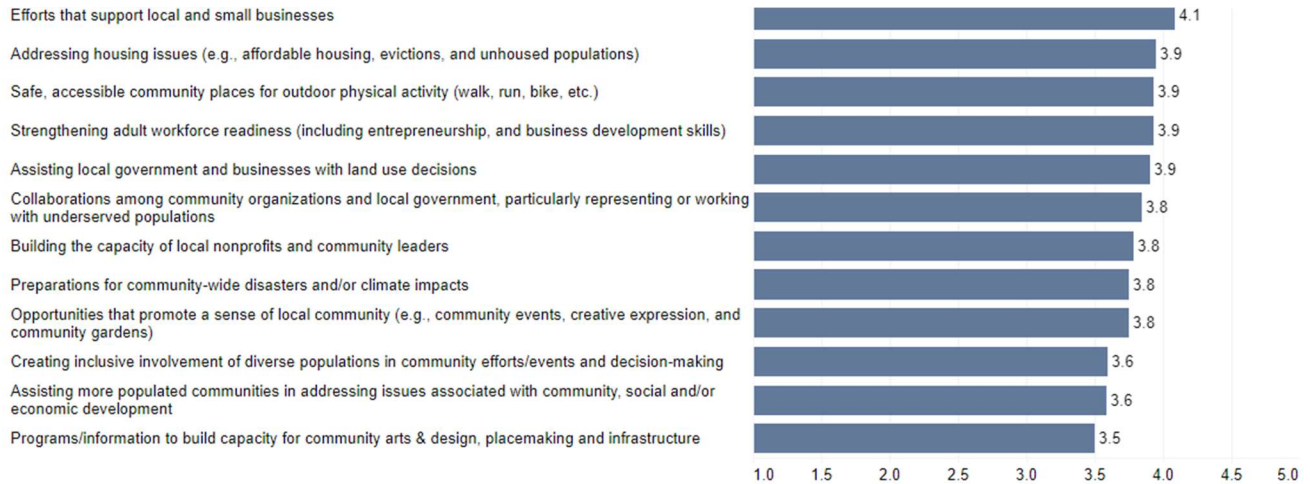

2023 Extension Community Assessment

Bourbon County Results Summary

This handout provides summary data from the Cooperative Extension Community Needs Assessment conducted in fall 2023 for Bourbon County. The interactive data dashboard at <https://extension.ca.uky.edu> provides additional details, including demographic information about the 511 respondents from Bourbon County. The site also includes links to secondary data that correlate with the needs and issues included in the assessment.

Top 15 Issues in Bourbon County

Agriculture and Natural Resources Needs

Community and Economic Development Needs

Youth Development Needs

Individual and Family Development Needs