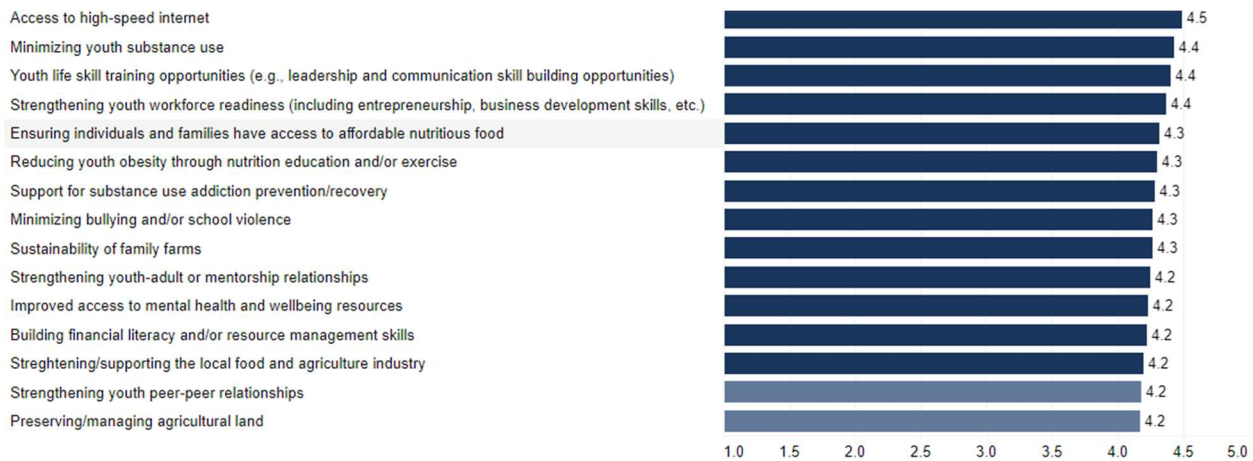

2023 Extension Community Assessment

Bourbon County Results Summary

This handout provides summary data from the Cooperative Extension Community Needs Assessment conducted in fall 2023 for Bourbon County. The interactive data dashboard at <https://extension.ca.uky.edu> provides additional details, including demographic information about the 511 respondents from Bourbon County. The site also includes links to secondary data that correlate with the needs and issues included in the assessment.

Top 15 Issues in Bourbon County

Agriculture and Natural Resources Needs

Community and Economic Development Needs

Youth Development Needs

Individual and Family Development Needs