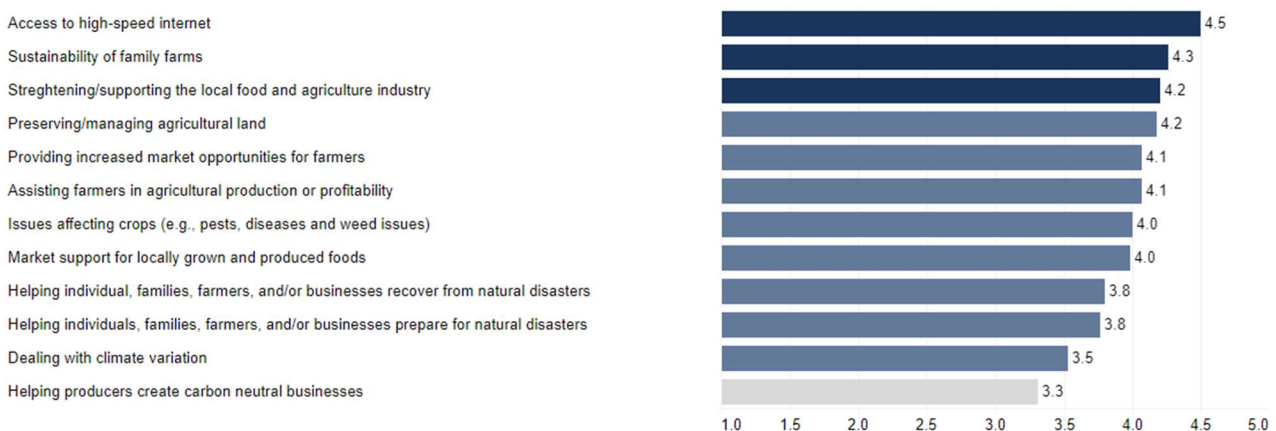

2023 Extension Community Assessment

Bourbon County Results Summary

This handout provides summary data from the Cooperative Extension Community Needs Assessment conducted in fall 2023 for Bourbon County. The interactive data dashboard at <https://extension.ca.uky.edu> provides additional details, including demographic information about the 511 respondents from Bourbon County. The site also includes links to secondary data that correlate with the needs and issues included in the assessment.

Top 15 Issues in Bourbon County

Agriculture and Natural Resources Needs

Community and Economic Development Needs

Youth Development Needs

Individual and Family Development Needs