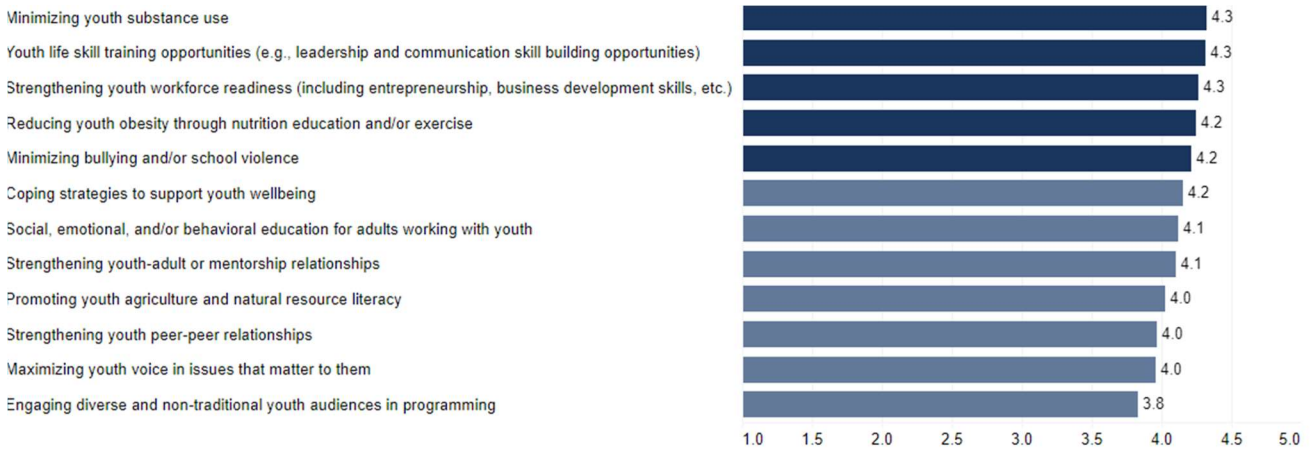

Top 15 Issues in Boone County

Agriculture and Natural Resources Needs

Community and Economic Development Needs

Youth Development Needs

Individual and Family Development Needs