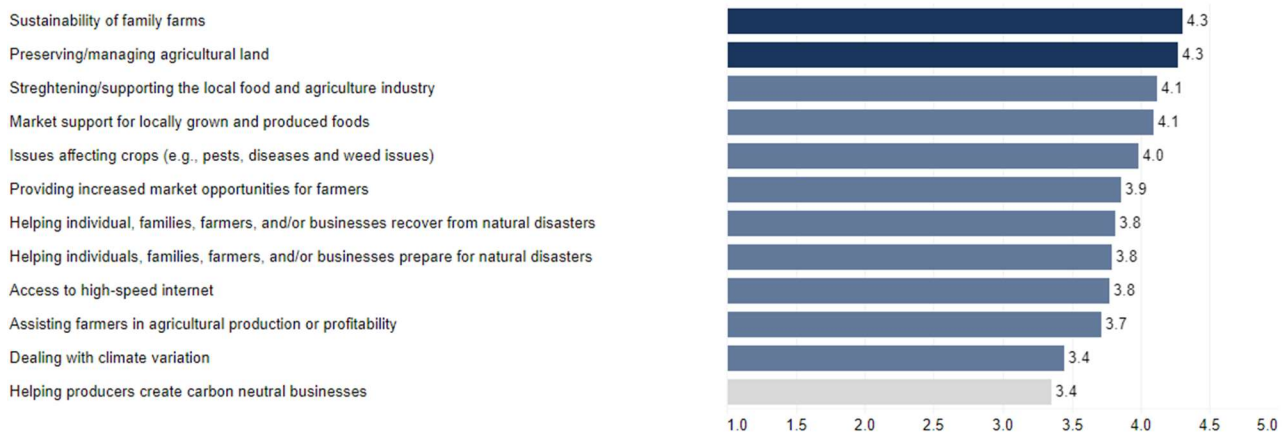

2023 Extension Community Assessment

Boone County Results Summary

This handout provides summary data from the Cooperative Extension Community Needs Assessment conducted in fall 2023 for Boone County. The interactive data dashboard at <https://extension.ca.uky.edu> provides additional details, including demographic information about the 1081 respondents from Boone County. The site also includes links to secondary data that correlate with the needs and issues included in the assessment.

Top 15 Issues in Boone County

Agriculture and Natural Resources Needs

Community and Economic Development Needs

Youth Development Needs

Individual and Family Development Needs