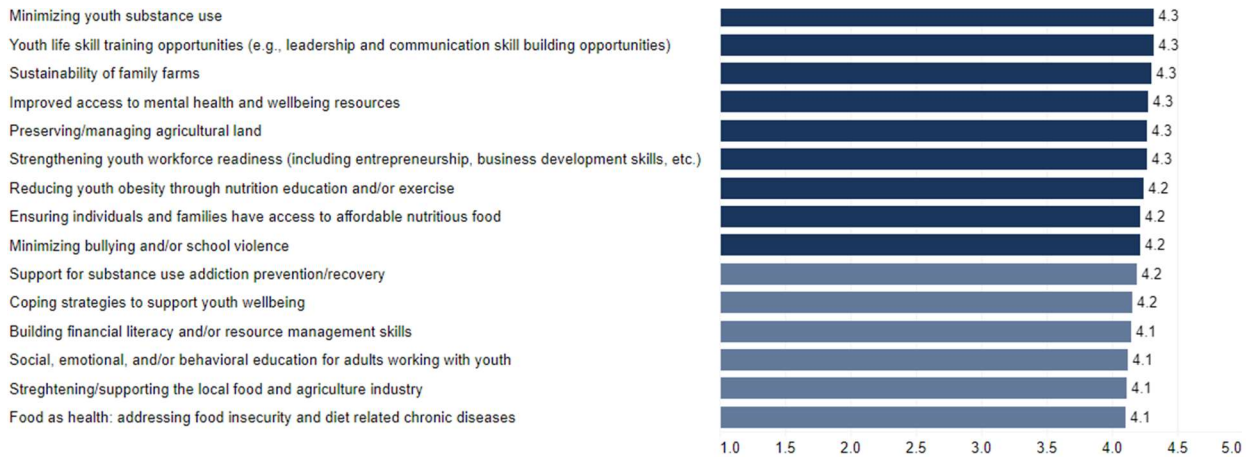

2023 Extension Community Assessment

Boone County Results Summary

This handout provides summary data from the Cooperative Extension Community Needs Assessment conducted in fall 2023 for Boone County. The interactive data dashboard at <https://extension.ca.uky.edu> provides additional details, including demographic information about the 1081 respondents from Boone County. The site also includes links to secondary data that correlate with the needs and issues included in the assessment.

Top 15 Issues in Boone County

Agriculture and Natural Resources Needs

Community and Economic Development Needs

Youth Development Needs

Individual and Family Development Needs