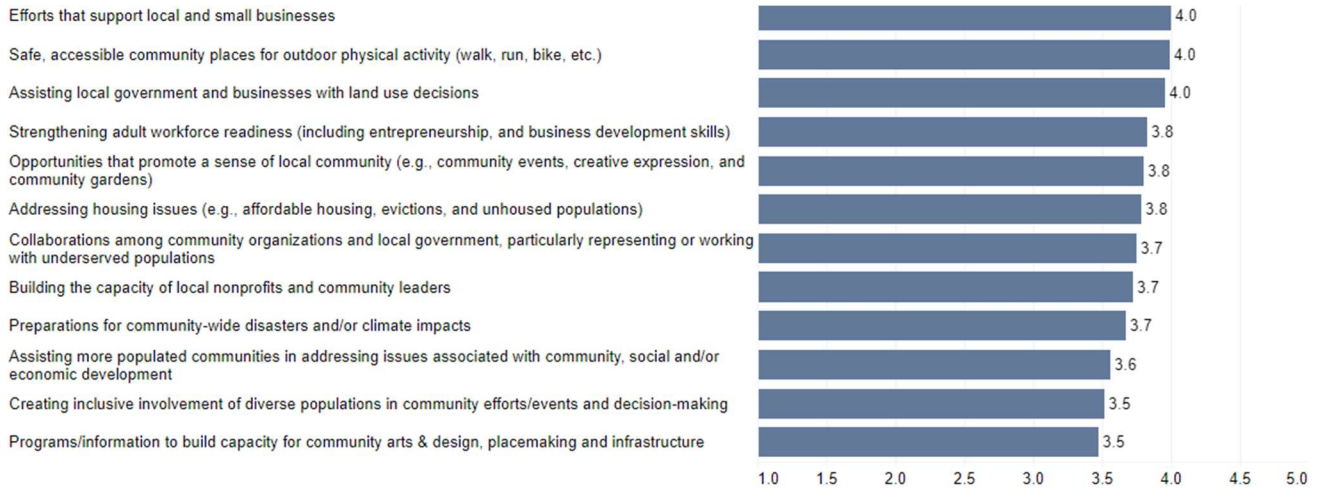

2023 Extension Community Assessment

Boone County Results Summary

This handout provides summary data from the Cooperative Extension Community Needs Assessment conducted in fall 2023 for Boone County. The interactive data dashboard at <https://extension.ca.uky.edu> provides additional details, including demographic information about the 1081 respondents from Boone County. The site also includes links to secondary data that correlate with the needs and issues included in the assessment.

Top 15 Issues in Boone County

Agriculture and Natural Resources Needs

Community and Economic Development Needs

Youth Development Needs

Individual and Family Development Needs