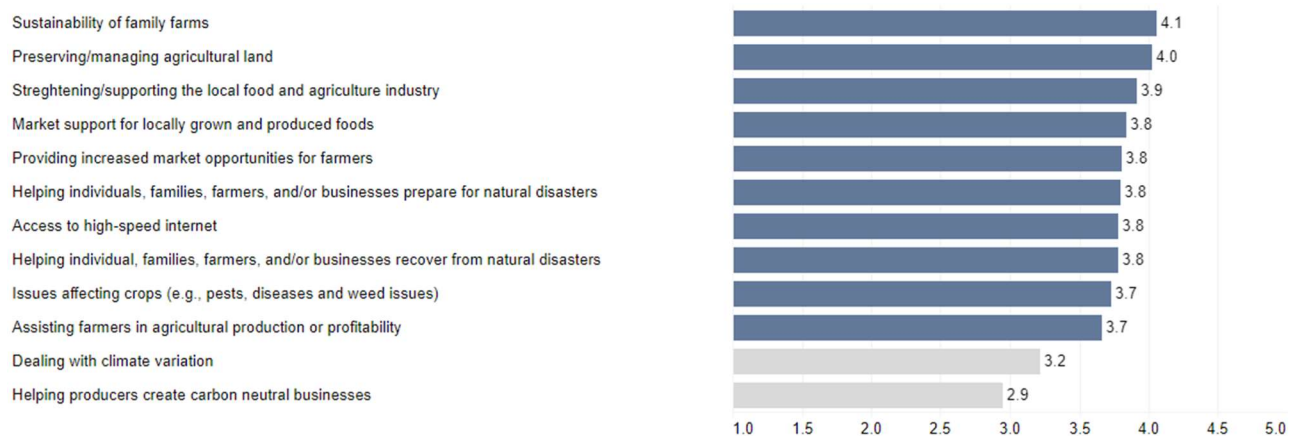

2023 Extension Community Assessment

Ballard County Results Summary

This handout provides summary data from the Cooperative Extension Community Needs Assessment conducted in fall 2023 for Ballard County. The interactive data dashboard at <https://extension.ca.uky.edu> provides additional details, including demographic information about the 165 respondents from Ballard County. The site also includes links to secondary data that correlate with the needs and issues included in the assessment.

Top 15 Issues in Ballard County

Agriculture and Natural Resources Needs

Community and Economic Development Needs

Youth Development Needs

Individual and Family Development Needs