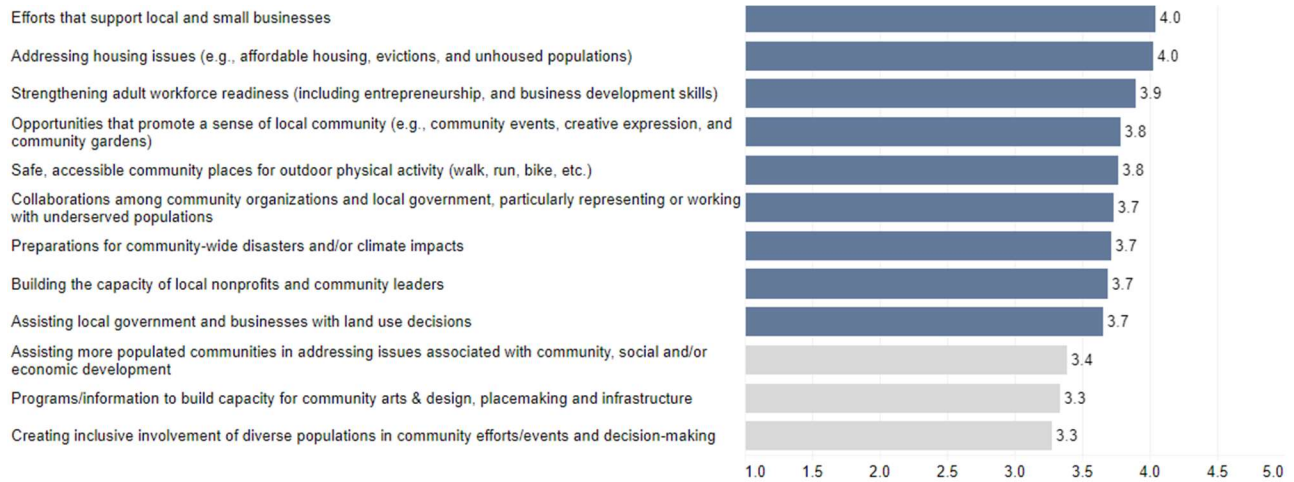

2023 Extension Community Assessment

Ballard County Results Summary

This handout provides summary data from the Cooperative Extension Community Needs Assessment conducted in fall 2023 for Ballard County. The interactive data dashboard at <https://extension.ca.uky.edu> provides additional details, including demographic information about the 165 respondents from Ballard County. The site also includes links to secondary data that correlate with the needs and issues included in the assessment.

Top 15 Issues in Ballard County

Agriculture and Natural Resources Needs

Community and Economic Development Needs

Youth Development Needs

Individual and Family Development Needs