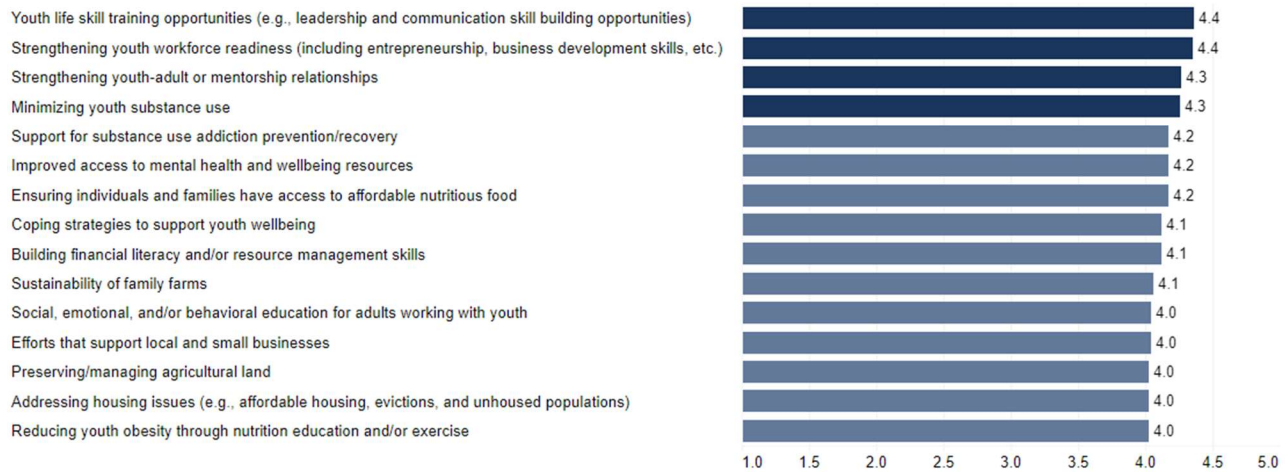

2023 Extension Community Assessment

Ballard County Results Summary

This handout provides summary data from the Cooperative Extension Community Needs Assessment conducted in fall 2023 for Ballard County. The interactive data dashboard at <https://extension.ca.uky.edu> provides additional details, including demographic information about the 165 respondents from Ballard County. The site also includes links to secondary data that correlate with the needs and issues included in the assessment.

Top 15 Issues in Ballard County

Agriculture and Natural Resources Needs

Community and Economic Development Needs

Youth Development Needs

Individual and Family Development Needs